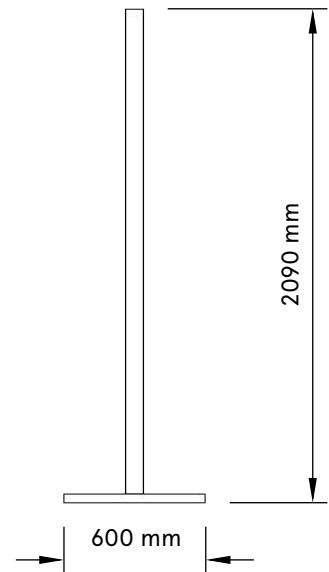

Timbermill holds no responsibility for anything created based off these dimensions.

All drawings and products are copyright to Timbermill PTY LTD.

FRONT VIEW

TOP VIEW

EXPLODED VIEW

SIDE VIEW

- Item comes as 2 feet, And 1 main panel for transport. Requires very simple setup on site.