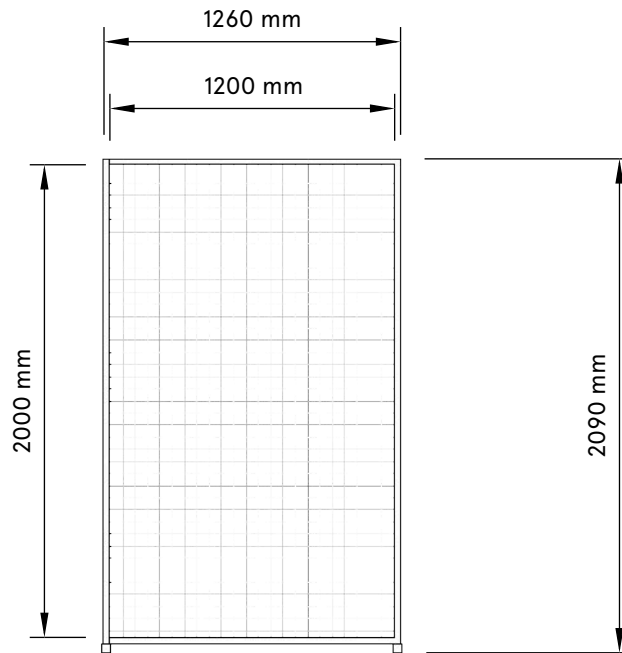

Please note, all items are handcrafted and will always have some kind of slight variation and you will need to allow for tolerance if getting any signage or similar created off these dimensions.

Please read our general signage document for information on applying signage to our bars.

Timbermill holds no responsibility for anything created based off these dimensions.

All drawings and products are copyright to Timbermill PTY LTD.

FRONT VIEW

TOP VIEW

EXPLODED VIEW

SIDE VIEW

- Item comes as 2 feet, And 1 main panel for transport. Requires very simple setup on site.