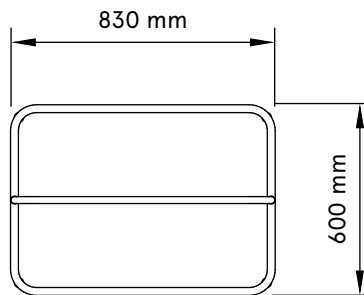

Timbermill holds no responsibility for anything created based off these dimensions.

All drawings and products are copyright to Timbermill PTY LTD.

FRONT VIEW

For any signage,
Please ensure it
• Has ribbon, twine
Or fishing line for hanging
On rail.

TOP VIEW

ASSEMBLY DETAIL

• Unit is in 2 parts, top frame and base
Frame for transport.
Slots into frame.

Simple assembly.