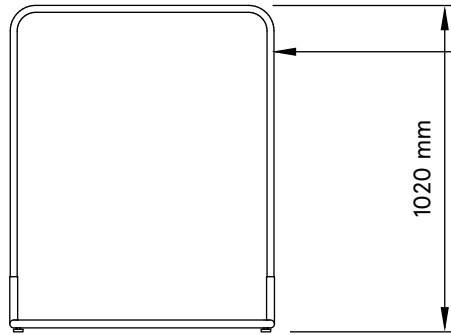

Please note, all items are handcrafted and will always have some kind of slight variation and you will need to allow for tolerance if getting any signage or similar created off these dimensions.

Please read our general signage document for information on applying signage to our bars.

Timbermill holds no responsibility for anything created based off these dimensions.

All drawings and products are copyright to Timbermill PTY LTD.

FRONT VIEW

For any signage,
Please ensure it
• Has ribbon, twine
Or fishing line for hanging
On rail.

TOP VIEW

ASSEMBLY DETAIL

• Unit is in 2 parts, top frame and base
Frame for transport.
Slots into frame.

Simple assembly.