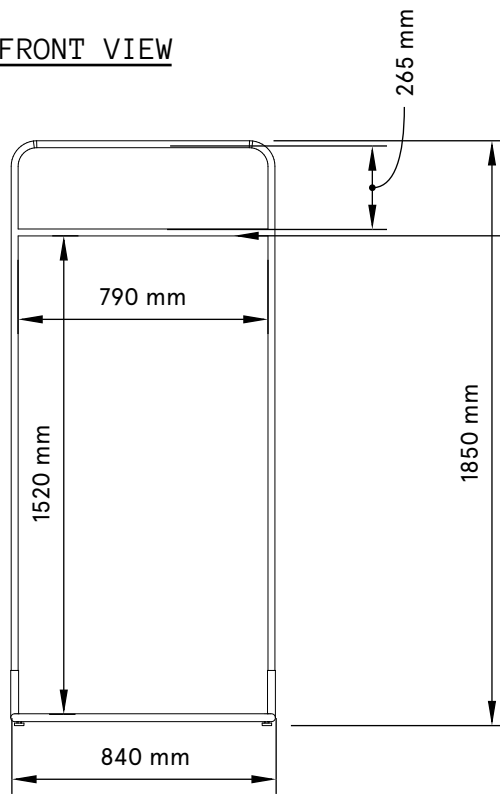

Please note, all items are handcrafted and will always have some kind of slight variation and you will need to allow for tolerance if getting any signage or similar created off these dimensions.

Please read our general signage document for information on applying signage to our bars.

Timbermill holds no responsibility for anything created based off these dimensions.

All drawings and products are copyright to Timbermill PTY LTD.

FRONT VIEW

For any signage,
Please ensure it
Has ribbon, twine
Or fishing line for hanging
On rail.

Rail is removable with
Screwdriver if required.

TOP VIEW

ASSEMBLY DETAIL

Unit is in 2 parts, top frame and base
Frame for transport.

Simple assembly.