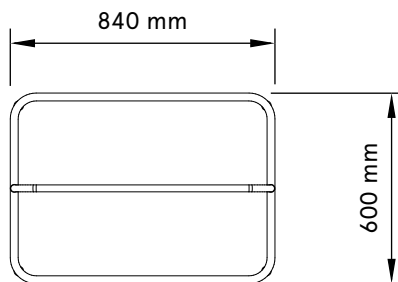

Timbermill holds no responsibility for anything created based off these dimensions.

All drawings and products are copyright to Timbermill PTY LTD.

FRONT VIEW

For any signage,
Please ensure it
Has ribbon, twine
Or fishing line for hanging
On rail.

Rail is removable with
Screwdriver if required.

TOP VIEW

ASSEMBLY DETAIL

Unit is in 2 parts, top frame and base
Frame for transport.

Simple assembly.