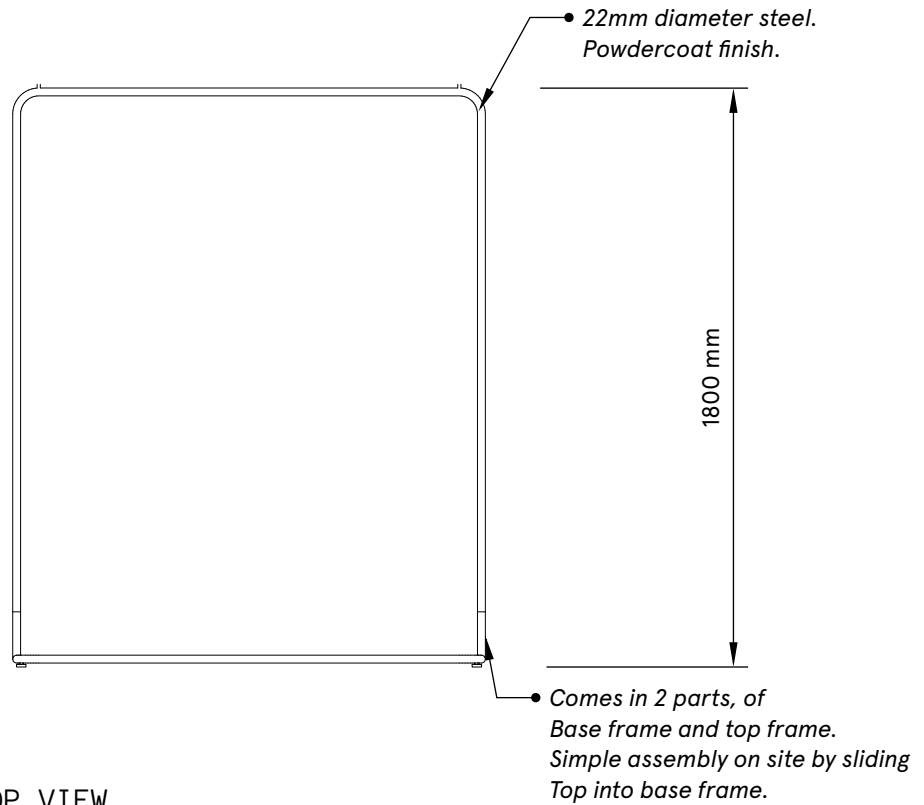

FRONT VIEW

TOP VIEW