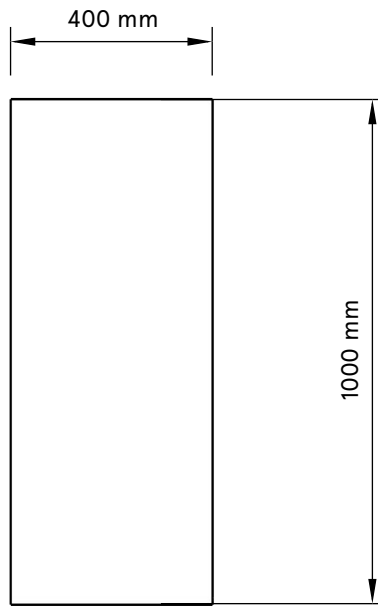

'BK' PLINTH – RECTANGLE 1000H

Spec Sheet

Last Updated: September 20,
2023

For further information
regarding any of our rental
products please refer to the
product listing on the
website –
www.timbermillrentals.com

Important Notes!

Please note, all items are
handcrafted and will always
have some kind of slight
variation and you will need to
allow for tolerance if getting
any signage or similar created
off these dimensions.

Please read our general
signage document for
information on applying
signage to our bars.

Timbermill holds no
responsibility for anything
created based off
these dimensions.

**All drawings and products are
copyright to Timbermill PTY
LTD.**

FRONT VIEW

TOP VIEW

Custom Painting Note!

This item is part of our collection that can be custom painted for your event. Please reach out to us to discuss pricing and options.