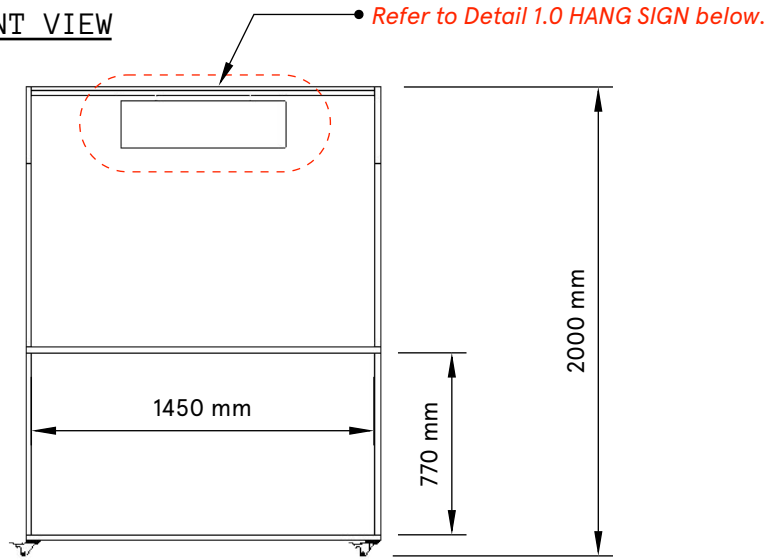

FRONT VIEW

TOP VIEW

SIDE VIEW

DETAIL 1.0 HANGING SIGN

You can use the DISCO Cart With or without the hanging sign.

Eyelets are welded into the frame so the sign hangs off this. We recommend cladding our plywood sign panel with a substrate panel with your sign.