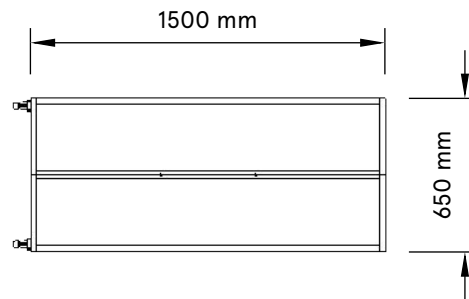

FRONT VIEW

TOP VIEW

SIDE VIEW

DETAIL 1.0 HANGING SIGN

You can use the DISCO Cart With or without the hanging sign.

Eyelets are welded into the frame so the sign hangs off this. We recommend cladding our plywood sign panel with a substrate panel with your sign.