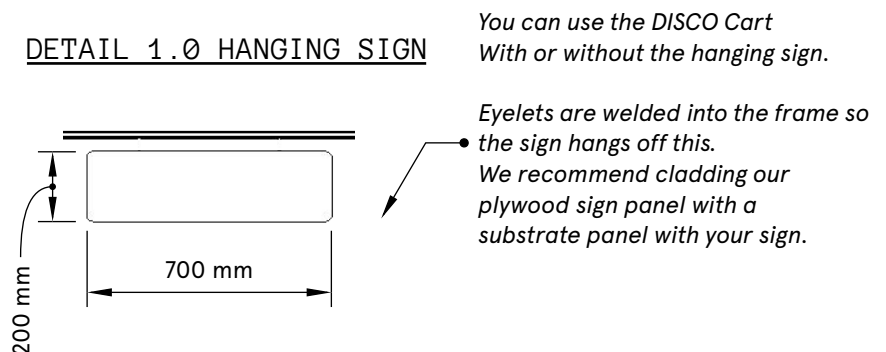

FRONT VIEW

TOP VIEW

SIDE VIEW

DETAIL 1.0 HANGING SIGN

You can use the DISCO Cart With or without the hanging sign.

Eyelets are welded into the frame so the sign hangs off this. We recommend cladding our plywood sign panel with a substrate panel with your sign.