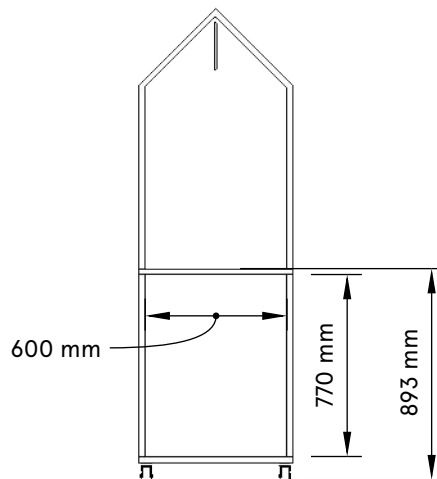

FRONT VIEW

TOP VIEW

SIDE VIEW

DETAIL 1.0 HANGING SIGN

You can use the DISCO Cart With or without the hanging sign.

Eyelets are welded into the frame so the sign hangs off this. We recommend cladding our plywood sign panel with a substrate panel with your sign.