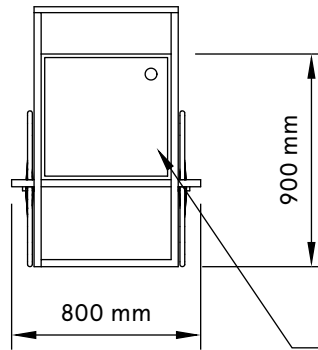

Timbermill holds no responsibility for anything created based off these dimensions.

All drawings and products are copyright to Timbermill PTY LTD.

FRONT VIEW

If you are wanting to do a full wrap of the front sides of cart it is 3914mm L.

TOP VIEW

SIDE VIEW

Storage Cabinet.
Storage size: 500mmHx520mmWx480mmD