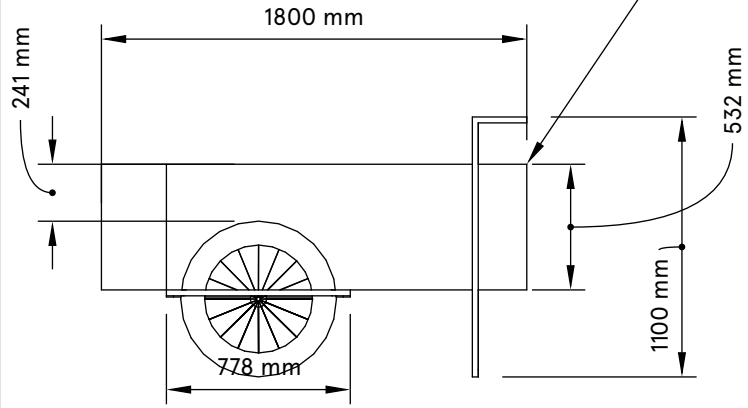

Timbermill holds no responsibility for anything created based off these dimensions.

All drawings and products are copyright to Timbermill PTY LTD.

FRONT VIEW

If you are wanting to do a full wrap of the front sides of cart it is 3914mm L.

TOP VIEW

SIDE VIEW

Storage Cabinet.
Storage size: 500mmHx520mmWx480mmD