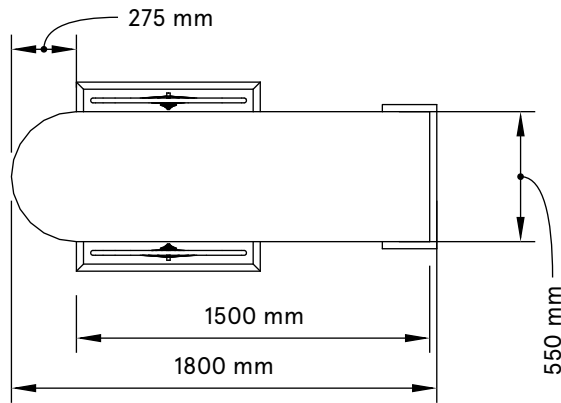

Timbermill holds no responsibility for anything created based off these dimensions.

All drawings and products are copyright to Timbermill PTY LTD.

FRONT VIEW

If you are wanting to do a full wrap of the front sides of cart it is 3914mm L.

TOP VIEW

SIDE VIEW

Storage Cabinet.
Storage size: 500mmHx520mmWx480mmD