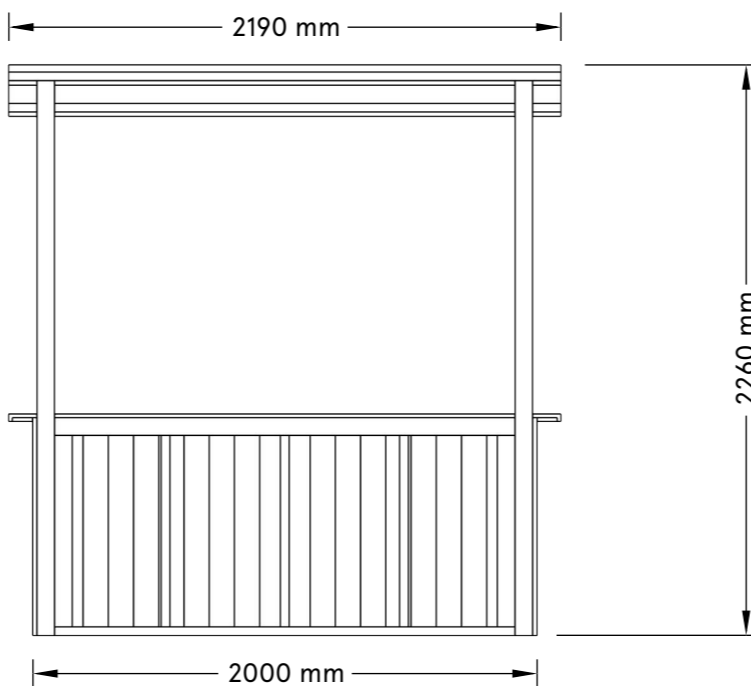

Timbermill holds no responsibility for anything created based off these dimensions.

[This is not a construction drawing.](#)

FRONT VIEW

TOP VIEW

BACK VIEW

SIDE VIEW

DETAILED NOTES OR VIEWS - IF APPLICABLE

- This bar is flatpack and comes unassembled with multiple pieces. Will require simple assembly on site. Please keep this in mind when designing any signage or styling elements.
- If applying signage to this bar we recommend using a printed or vinyl'ed PVC or ACP panel; this is due to the timber finish, or paneling.
- We recommend 3M tabs for fixing these panels on to the bar to avoid damage to the timber finish.
- We can assist in organising these sign panels directly for you, get in touch with us for further information.