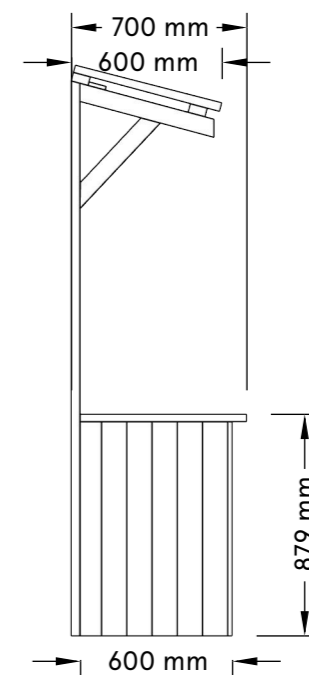

Timbermill holds no responsibility for anything created based off these dimensions.

[This is not a construction drawing.](#)

FRONT VIEW

TOP VIEW

BACK VIEW

SIDE VIEW

DETAILED NOTES OR VIEWS - IF APPLICABLE

- This bar is flatpack and comes unassembled with multiple pieces. Will require simple assembly on site. Please keep this in mind when designing any signage or styling elements.
- If applying signage to this bar we recommend using a printed or vinyl'ed PVC or ACP panel; this is due to the timber finish, or paneling.
- We recommend 3M tabs for fixing these panels on to the bar to avoid damage to the timber finish.
- We can assist in organising these sign panels directly for you, get in touch with us for further information.