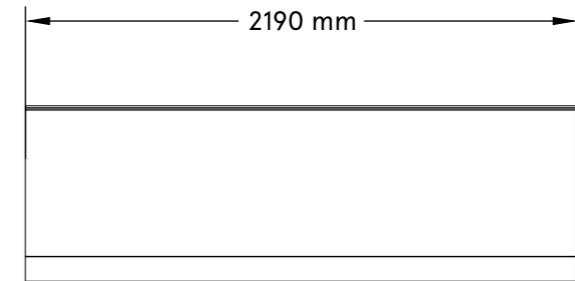

Timbermill holds no responsibility for anything created based off these dimensions.

[This is not a construction drawing.](#)

FRONT VIEW

TOP VIEW

BACK VIEW

SIDE VIEW

DETAILED NOTES OR VIEWS - IF APPLICABLE

- This bar is flatpack and comes unassembled with multiple pieces. Will require simple assembly on site. Please keep this in mind when designing any signage or styling elements.
- If applying signage to this bar we recommend using a printed or vinyl'ed PVC or ACP panel; this is due to the timber finish, or paneling.
- We recommend 3M tabs for fixing these panels on to the bar to avoid damage to the timber finish.
- We can assist in organising these sign panels directly for you, get in touch with us for further information.