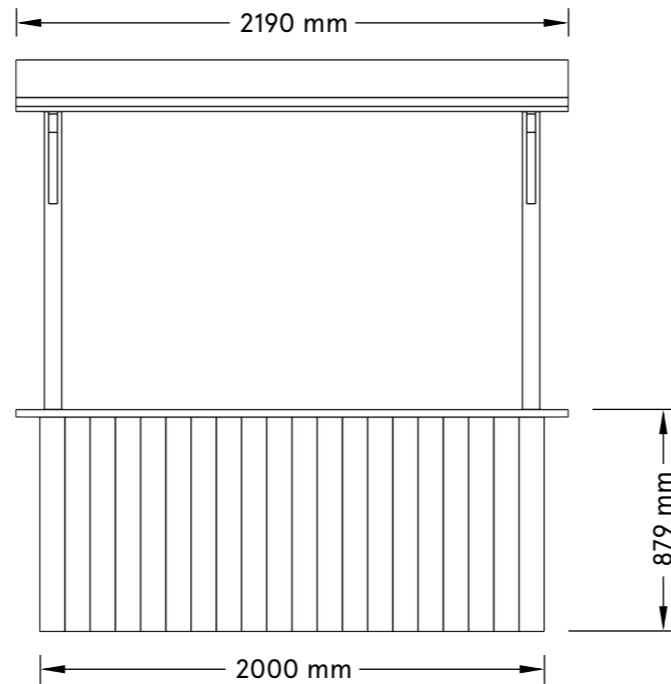

Timbermill holds no responsibility for anything created based off these dimensions.

[This is not a construction drawing.](#)

FRONT VIEW

TOP VIEW

BACK VIEW

SIDE VIEW

DETAILED NOTES OR VIEWS - IF APPLICABLE

- This bar is flatpack and comes unassembled with multiple pieces. Will require simple assembly on site. Please keep this in mind when designing any signage or styling elements.
- If applying signage to this bar we recommend using a printed or vinyl'ed PVC or ACP panel; this is due to the timber finish, or paneling.
- We recommend 3M tabs for fixing these panels on to the bar to avoid damage to the timber finish.
- We can assist in organising these sign panels directly for you, get in touch with us for further information.