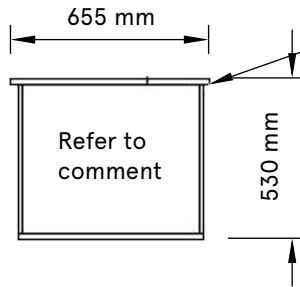

SIDE VIEW

• Important note! - there is bracing surrounding the frame that is not able to have signage applied to.

**PLEASE USE OUR ARTWORK TEMPLATE FILE IF YOU ARE DOING A FULL PANEL OF SIGNAGE TO ENSURE YOU HAVE EDGE BRACING SIZING.**

TOP VIEW

• 24 inch bike wheel. Artwork Template notes size so you can design artwork around it!

FRONT & BACK VIEW

Important note! - there is bracing surrounding the frame that is not able to have signage applied to.

**PLEASE USE OUR ARTWORK TEMPLATE FILE IF YOU ARE DOING A FULL PANEL OF SIGNAGE TO ENSURE YOU HAVE EDGE BRACING SIZING.**

IMAGE SHOWING BIKE

Gold sign panel illustrates where artwork sits with bracing surrounding it.

Overall bike dimensions 2300mm L x 655mm W