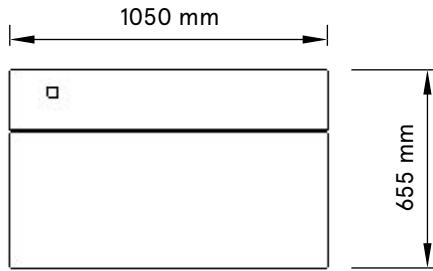

SIDE VIEW

• Important note! - there is bracing surrounding the frame that is not able to have signage applied to.

**PLEASE USE OUR ARTWORK TEMPLATE FILE IF YOU ARE DOING A FULL PANEL OF SIGNAGE TO ENSURE YOU HAVE EDGE BRACING SIZING.**

TOP VIEW

• 24 inch bike wheel. Artwork Template notes size so you can design artwork around it!

FRONT & BACK VIEW

Important note! - there is bracing surrounding the frame that is not able to have signage applied to.

Overall bike dimensions 2300mm L x 655mm W