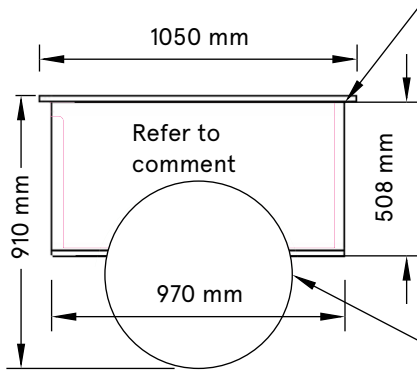

SIDE VIEW

• Important note! - there is bracing surrounding the frame that is not able to have signage applied to.

**PLEASE USE OUR ARTWORK TEMPLATE FILE IF YOU ARE DOING A FULL PANEL OF SIGNAGE TO ENSURE YOU HAVE EDGE BRACING SIZING.**

TOP VIEW

• 24 inch bike wheel. Artwork Template notes size so you can design artwork around it!

FRONT & BACK VIEW

Important note! - there is bracing surrounding the frame that is not able to have signage applied to.

**PLEASE USE OUR ARTWORK TEMPLATE FILE IF YOU ARE DOING A FULL PANEL OF SIGNAGE TO ENSURE YOU HAVE EDGE BRACING SIZING.**

IMAGE SHOWING BIKE

Gold sign panel illustrates where artwork sits with bracing surrounding it.

Overall bike dimensions 2300mm L x 655mm W