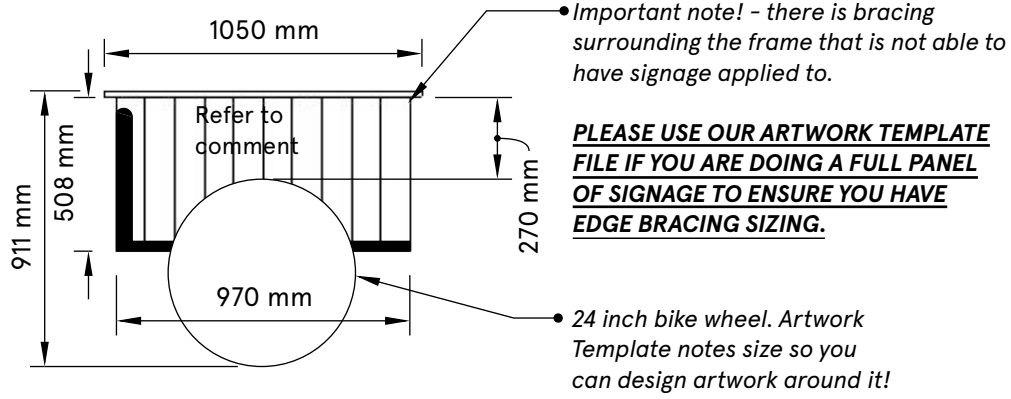

FRONT VIEW

TOP VIEW

FRONT AND BACK VIEW

IMAGE SHOWING BIKE

Overall bike dimensions 2300mm L x 655mm W

**‘BLAST OFF’
BIKE CART**

Spec Sheet

Last Updated: May 3, 2024