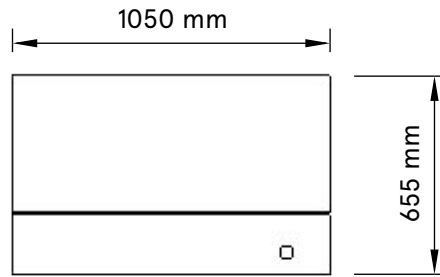

FRONT VIEW

TOP VIEW

FRONT AND BACK VIEW

IMAGE SHOWING BIKE

Overall bike dimensions 2300mm L x 655mm W

**‘BLAST OFF’
BIKE CART**

Spec Sheet

Last Updated: May 3, 2024