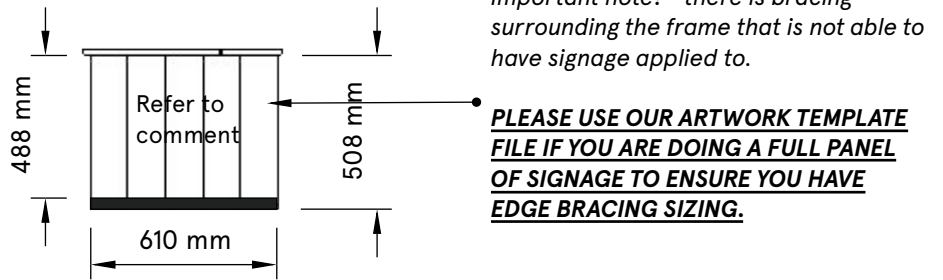

FRONT VIEW

TOP VIEW

FRONT AND BACK VIEW

IMAGE SHOWING BIKE

Overall bike dimensions 2300mm L x 655mm W

**‘BLAST OFF’
BIKE CART**

Spec Sheet

Last Updated: May 3, 2024