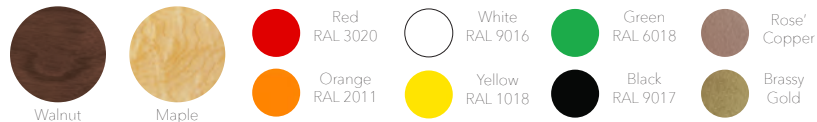

WILLIAMS COFFEE

legs: powder-coated steel
table top: 3/4" veneer core plywood
made in ohio
lead time: 2-5 business days (qty <5), 2-4 weeks (qty 5+)

Mix and match table sizes, shapes, colors, and wood species! Go ahead! We dare you. There are literally 160 combinations for each one of these tables! Want to be conservative? Perfect. Choose a classic white and maple. Feeling funky? Guess what? Go green and walnut. Or maybe you're looking for something on the sexy side. We've got you covered with our brassy gold and walnut, fancy pants.