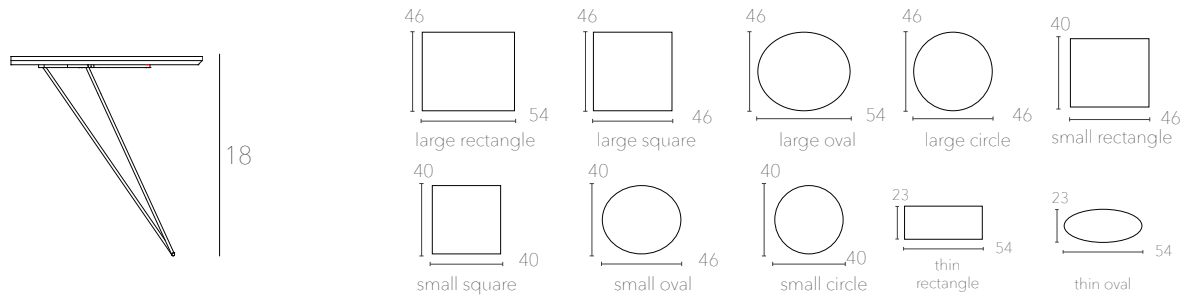

WILLIAMS COFFEE

legs: powder-coated steel
table top: 3/4" veneer core plywood
made in ohio
lead time: 2-5 business days (qty <5), 2-4 weeks (qty 5+)

Mix and match table sizes, shapes, colors, and wood species! Go ahead! We dare you. There are literally 160 combinations for each one of these tables! Want to be conservative? Perfect. Choose a classic white and maple. Feeling funky? Guess what? Go green and walnut. Or maybe you're looking for something on the sexy side. We've got you covered with our brassy gold and walnut, fancy pants.