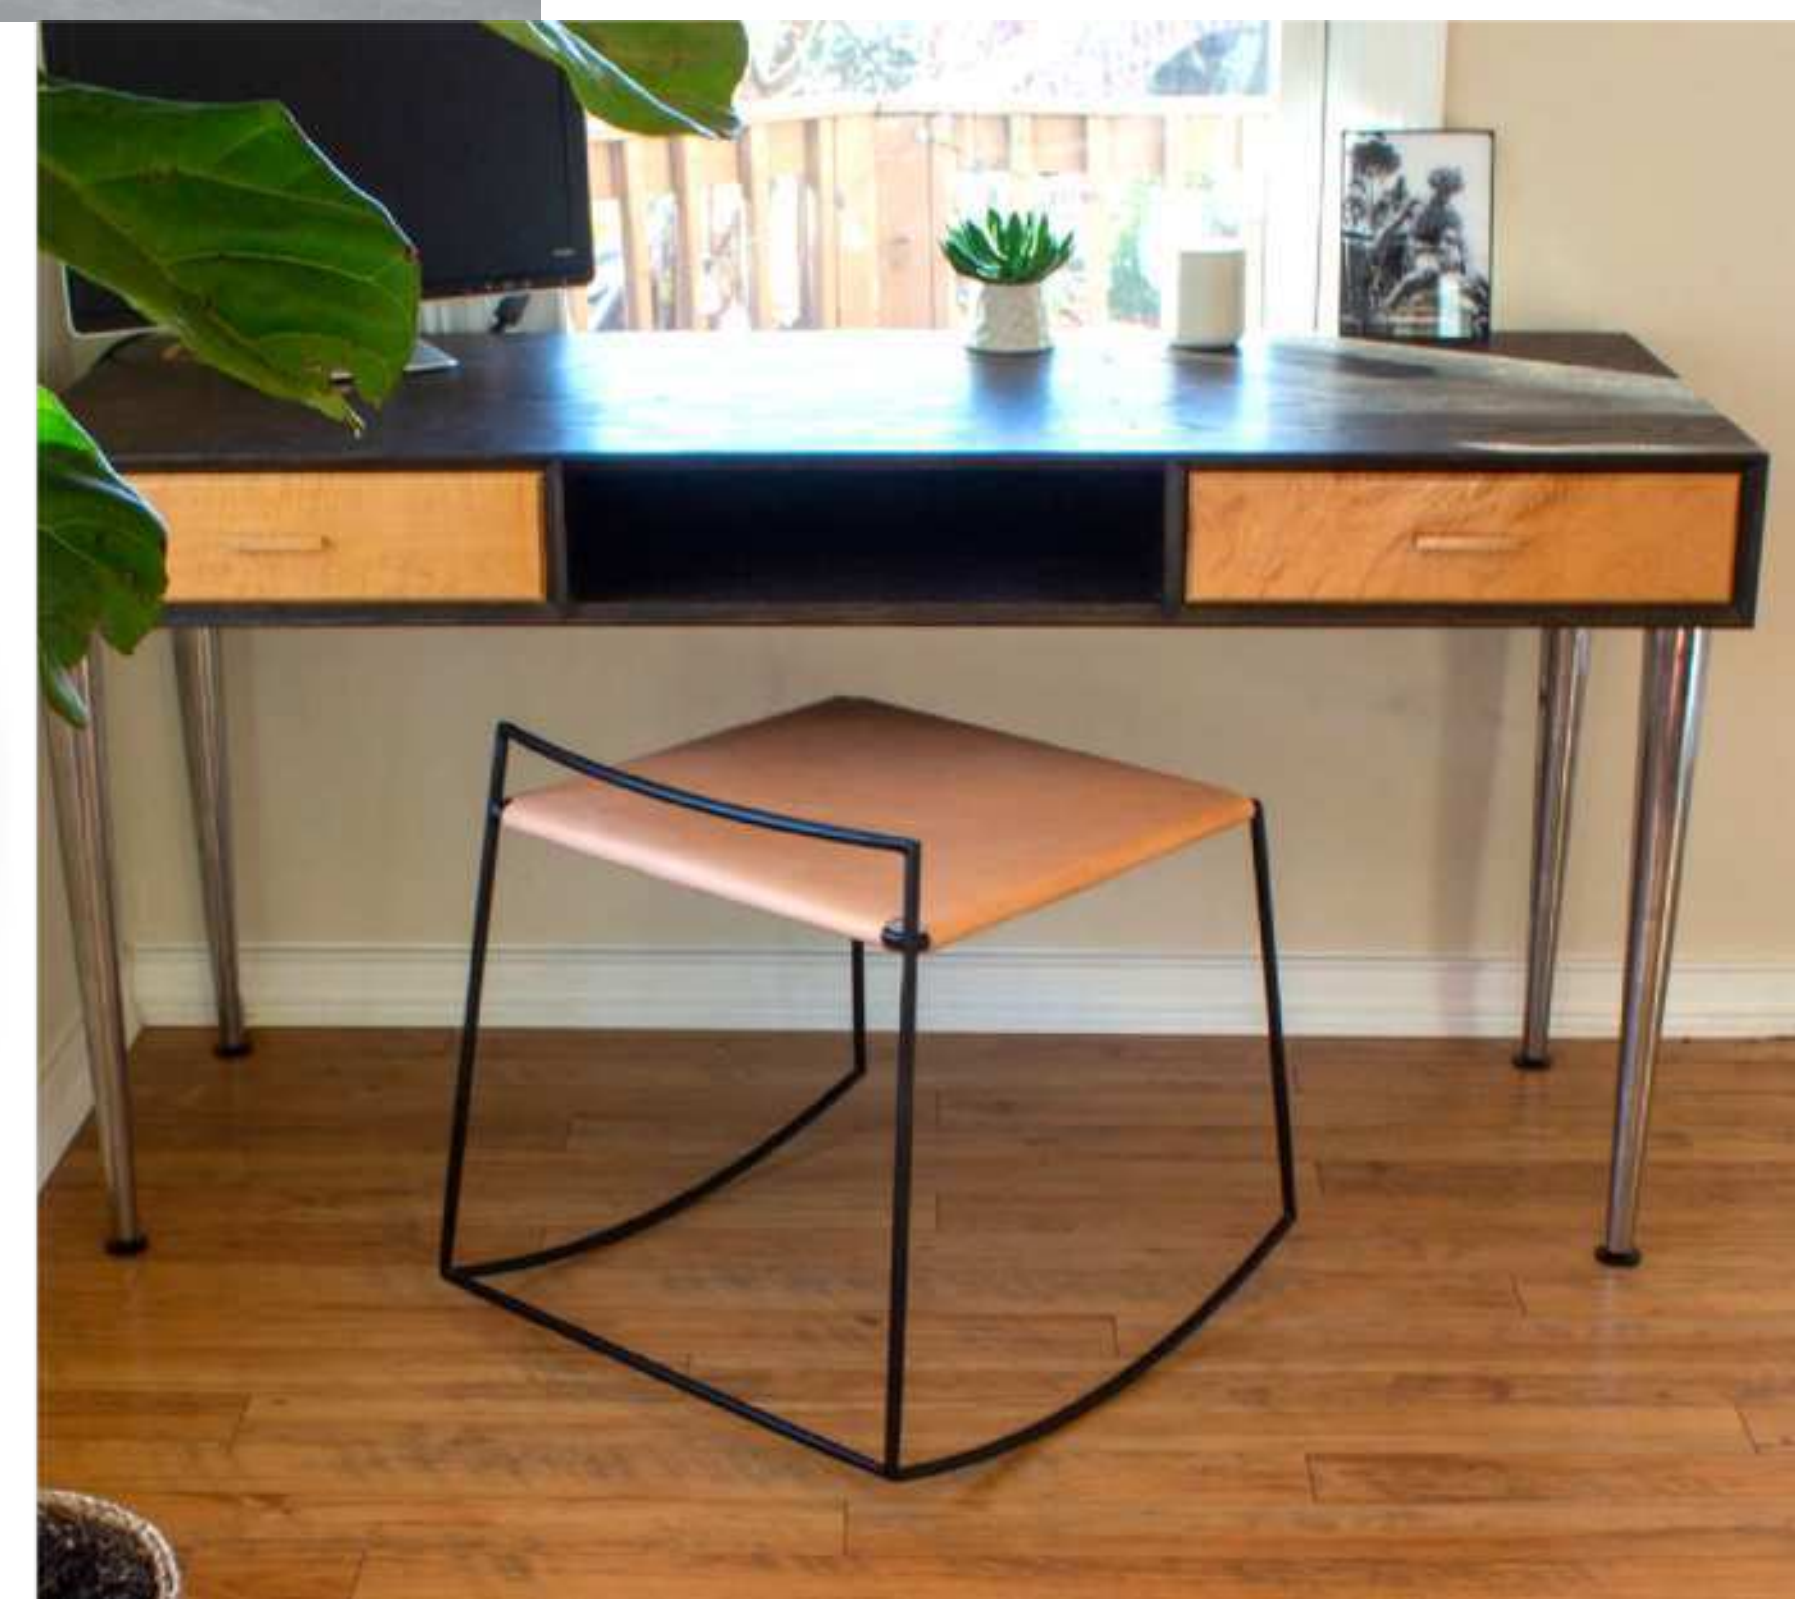

Noa Chair

19" W x 19" D x 32.5" H

Roberts Bar Stool
17"W x 10"D x 30"H

Roberts Counter Stool
17"W x 9"D x 24"H

Madison Bar Stool
15.5"W x 12.5"D x 30"H

Madison Counter Stool
15.5"W x 12.5"D x 26"H

Clarkester Counter Stool

18" W x 18" D x 40" H

Clarkester Bar Stool

18" W x 18" D x 44" H

Clarkester Chair

18" W x 18" D x 32" H

Mia Rocking Stool

22" W x 23" D x 19" H

Gallagher Lounge Chair

27.5" W x 32" D x 28" H

Gallagher Coffee Table

42" D x 16.5" H

Moose Counter Stool

14" W x 12.5" D x 24" H

Moose Side Table

14" W x 12.5" D x 24" H

Moose Coffee Table

31.5" W x 28" D x 16" H

Williams Table

54-40" W x 46-23" D x 30" H
 (variety of tabletop shapes/sizes)

Williams Coffee Table

54-40" W x 46-23" D x 18" H
 (variety of tabletop shapes/sizes)

Williams Desk

54" W x 23" D x 30" H