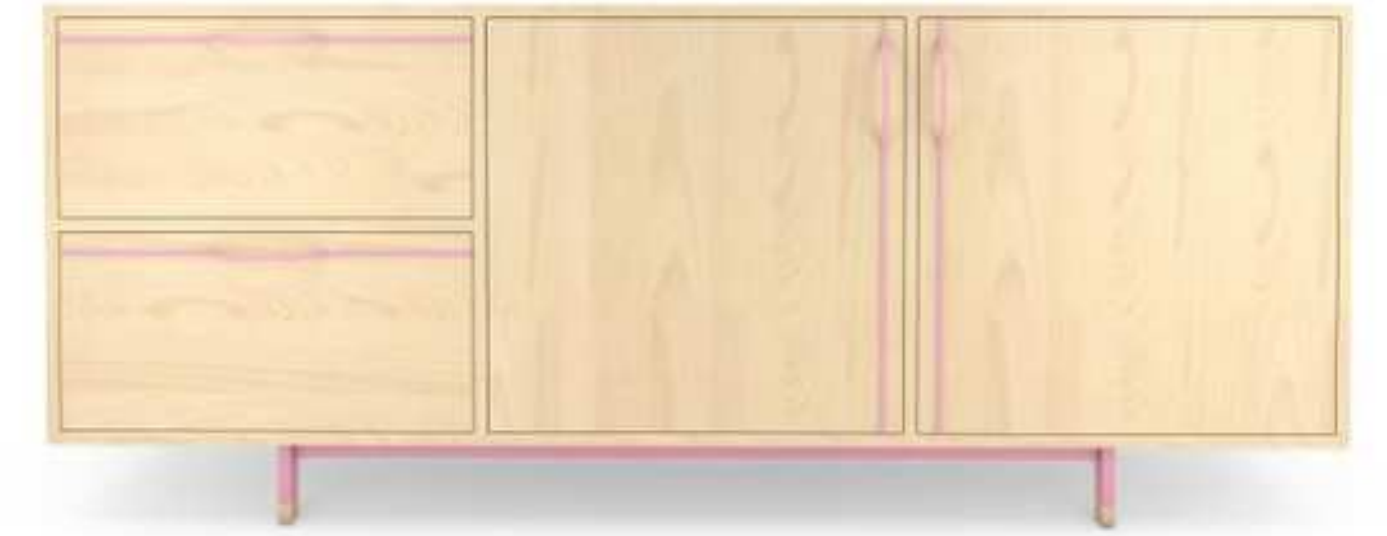

American modern designs

tronkdesign.com

info@tronkdesign.com

513.549.0210

Cincinnati, OH

SIMPLE
ELEGANCE

Chapman 2-Unit Cabinet

47" W x 23" D x 29" H

Chapman 3-Unit Credenza

70" W x 23" D x 29" H

Chapman 1-Unit Nightstand
File Cabinet

24" W x 23" D x 29" H

Chapman 4-Unit Large Credenza

94" W x 23" D x 29" H

Noa Bar Stool

21" W x 19" D x 44.5" H

Noa Chair

19" W x 19" D x 32.5" H

Roberts Bar Stool
17"W x 10"D x 30"H

Roberts Counter Stool
17"W x 9"D x 24"H

Madison Bar Stool
15.5"W x 12.5"D x 30"H

Madison Counter Stool
15.5"W x 12.5"D x 26"H

Clarkester Counter Stool

31.5" W x 28" D x 16" H

Williams Table

54-40" W x 46-23" D x 30" H
 (variety of tabletop shapes/sizes)

Williams Coffee Table

54-40" W x 46-23" D x 18" H
 (variety of tabletop shapes/sizes)

Williams Desk

54" W x 23" D x 30" H