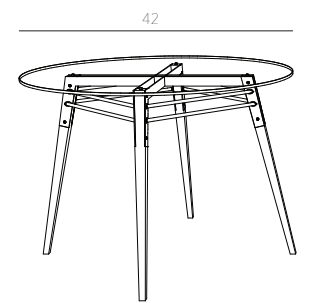

ROSS

For the past couple of years we've been naming our pieces after our closest friends and family. Without their support none of this would be possible. This collection is a shout out to our buddy Jeff and just like Jeff, these tables are long, strong, and down to get your cocktail party on.

legs: solid wood, powder-coated steel  
table top: 3/8" thick tempered glass

made in Ohio  
lead time: 2-5 days (qty <20), 2-4 weeks (qty 20+)