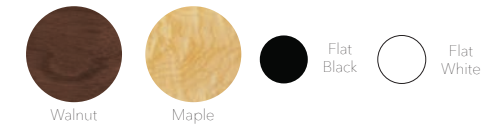

legs: solid wood, powder-coated steel  
table top: 3/8" thick tempered glass

made in Ohio  
lead time: 2-5 days (qty <20), 2-4 weeks (qty 20+)