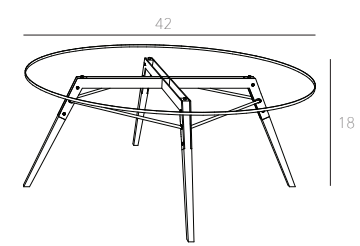

legs: solid wood, powder-coated steel  
table top: 3/8" thick tempered glass

made in Ohio  
lead time: 2-5 days (qty <20), 2-4 weeks (qty 20+)