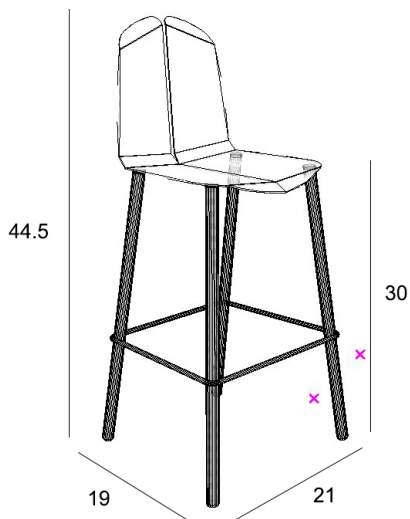

NOA BARSTOOL

legs: solid wood
seat: 1/8" metal powder-coated
lead time: 4-6 weeks
sample SKU: NOA_ST_WH_OAK