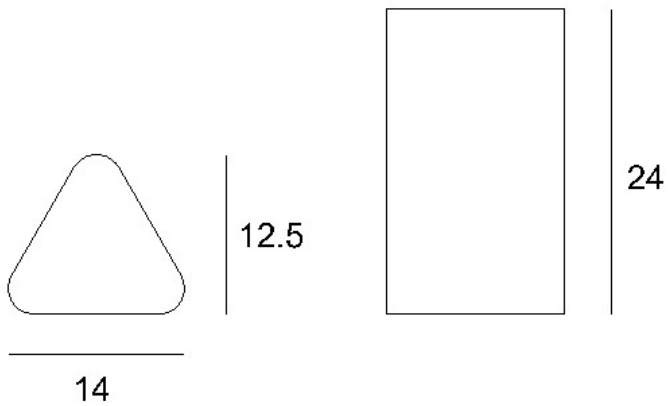

MOOSE SIDE TABLE

Materials: White Oak Veneer, Plywood  
lead time: 4-6 weeks  
sample SKU: MOOSE\_ST\_WO