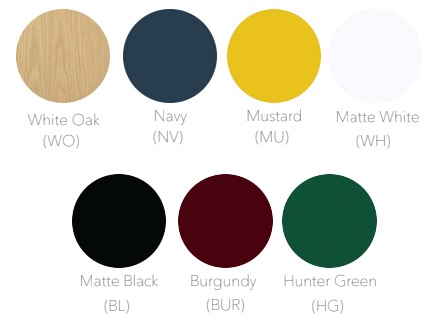

MOOSE SIDE TABLE

Materials: White Oak Veneer, Plywood  
lead time: 4-6 weeks  
sample SKU: MOOSE\_ST\_WO