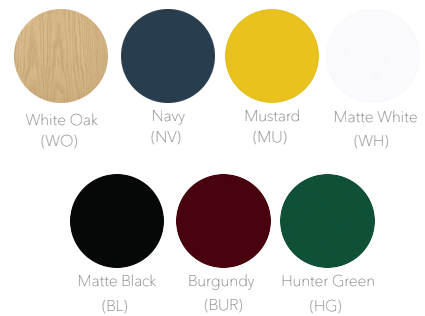

MOOSE COUNTER STOOL

14

12.5

6

24

Materials: White Oak Veneer, Plywood  
lead time: 4-6 weeks  
sample SKU: MOOSE\_CS\_WO\_BR\_GD