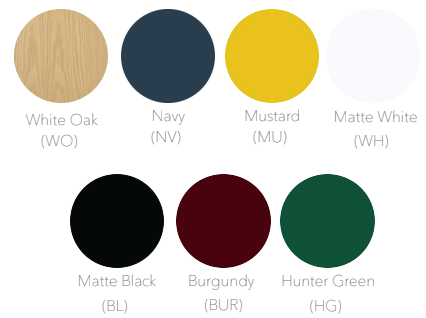

MOOSE COFFEE TABLE

Materials: White Oak Veneer, Plywood
lead time: 4-6 weeks
sample SKU: MOOSE_COF_BUR