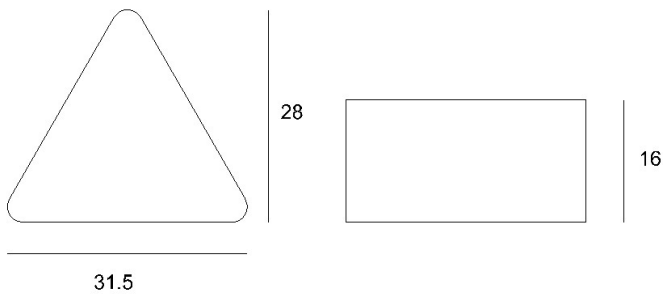

MOOSE COFFEE TABLE

Materials: White Oak Veneer, Plywood
lead time: 4-6 weeks
sample SKU: MOOSE_COF_BUR