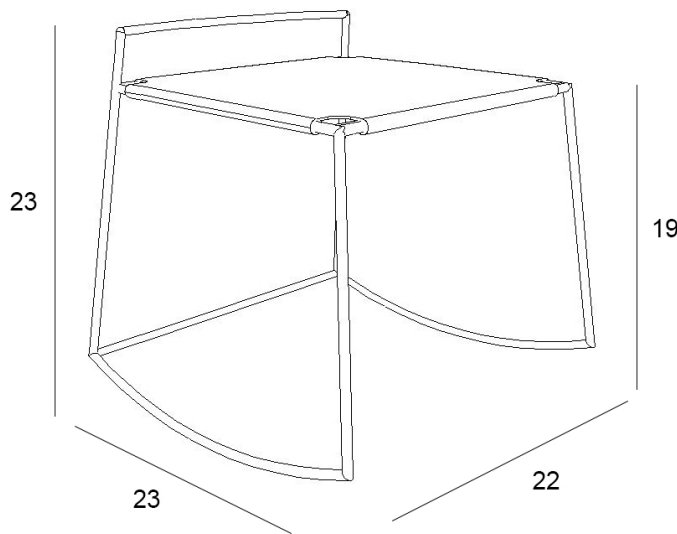

MIA ROCKING STOOL

○ Flat White (WH)

● Flat Black (BL)

■ Natural Leather (LTH_NAT)

frame: 1/2" steel rod
seat: leather
lead time: 4 weeks
samples SKU: MIA_WH_LTH_NAT