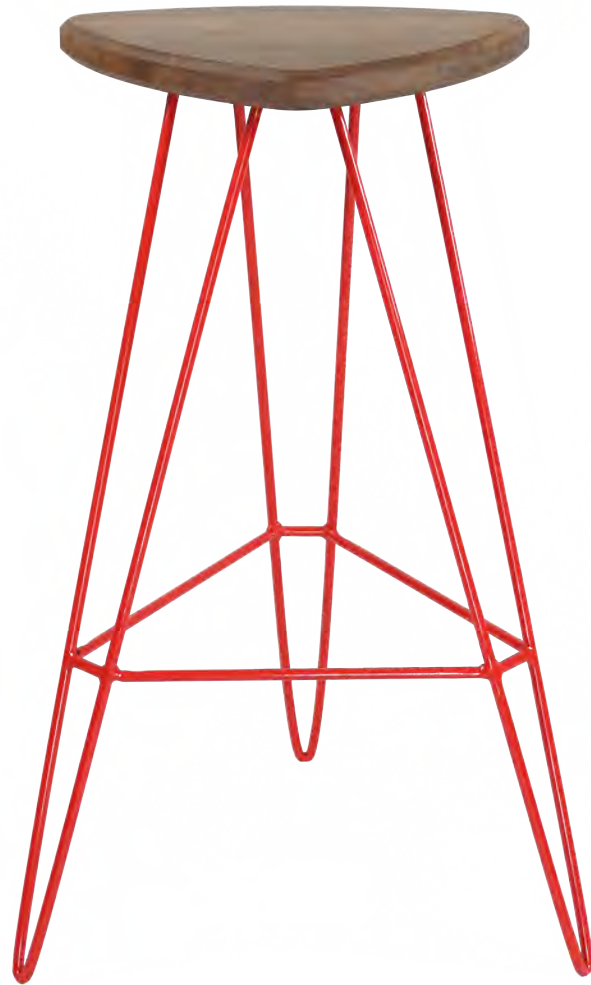

MADISON

legs: powder-coated steel  
seat: solid wood

-  Red  
RAL 3020
-  White  
RAL 9016
-  Green  
RAL 6018
-  Rose'  
Copper
-  Orange  
RAL 2011
-  Yellow  
RAL 1018
-  Black  
RAL 9017
-  Brassy  
Gold
-  Walnut
-  Maple

Don't be alarmed if memories of your childhood come rushing back to you once you take a seat on the Madison Stool. It's not a coincidence that the seat is shaped like an over-sized bicycle seat. The triangular shape provides plenty of space for your bottom, while allowing your legs to move freely.