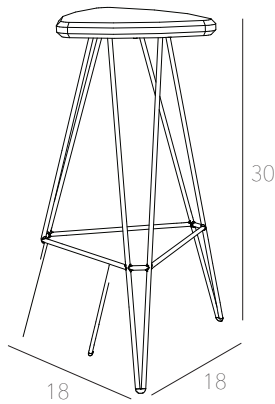

MADISON

legs: powder-coated steel  
seat: solid wood

-  Red  
RAL 3020
-  White  
RAL 9016
-  Green  
RAL 6018
-  Rose'  
Copper
-  Orange  
RAL 2011
-  Yellow  
RAL 1018
-  Black  
RAL 9017
-  Brassy  
Gold
-  Walnut
-  Maple

Don't be alarmed if memories of your childhood come rushing back to you once you take a seat on the Madison Stool. It's not a coincidence that the seat is shaped like an over-sized bicycle seat. The triangular shape provides plenty of space for your bottom, while allowing your legs to move freely.