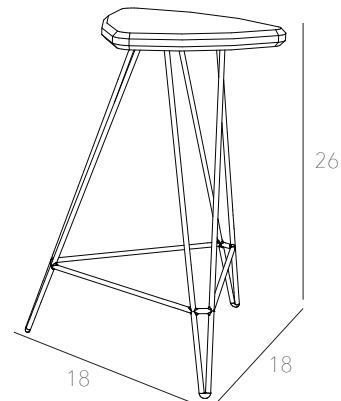

MADISON

legs: powder-coated steel  
seat: solid wood

-  Red  
RAL 3020
-  White  
RAL 9016
-  Green  
RAL 6018
-  Rose'  
Copper
-  Orange  
RAL 2011
-  Yellow  
RAL 1018
-  Black  
RAL 9017
-  Brassy  
Gold
-  Walnut
-  Maple

Don't be alarmed if memories of your childhood come rushing back to you once you take a seat on the Madison Stool. It's not a coincidence that the seat is shaped like an over-sized bicycle seat. The triangular shape provides plenty of space for your bottom, while allowing your legs to move freely.