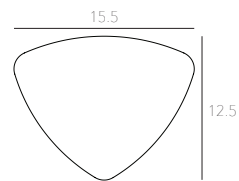

- Red
  RAL 3020
- White
  RAL 9016
- Green
  RAL 6018
- Rose'
  Copper
- Orange
  RAL 2011
- Yellow
  RAL 1018
- Black
  RAL 9017
- Brassy
  Gold
- Walnut
- Maple

Don't be alarmed if memories of your childhood come rushing back to you once you take a seat on the Madison Stool. It's not a coincidence that the seat is shaped like an over-sized bicycle seat. The triangular shape provides plenty of space for your bottom, while allowing your legs to move freely.