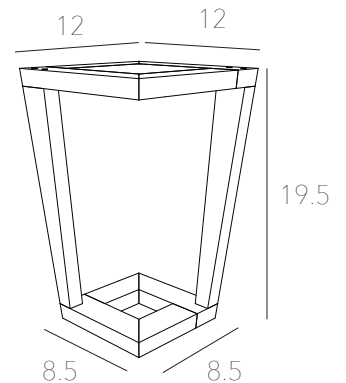

HARRIS

solid wood
1/8" glass
made in Ohio
lead time: 2-5 business days (qty <5) , 2-4 weeks (qty 5+)

Walnut

Maple

Flat
Black

Flat
White

Do you have a low rise Danish lounge chair? Who doesn't, right? Then the Harris table is for you. Jam-packed with interesting details that will make you the envy of the block.