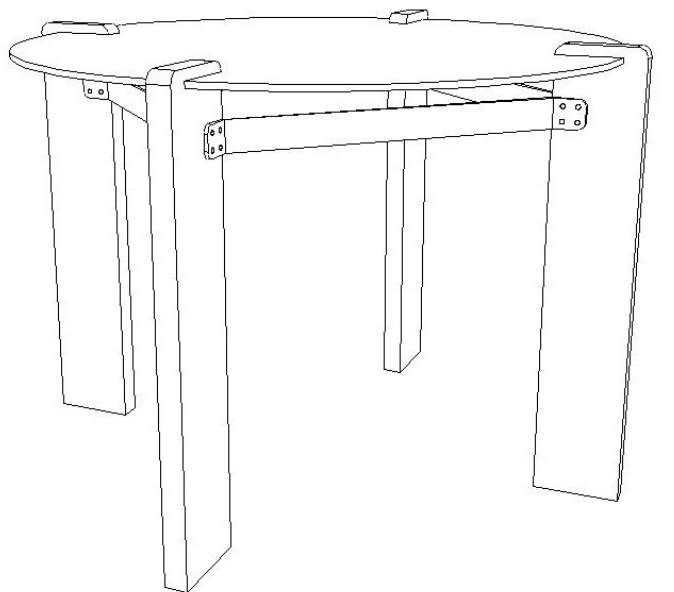

DAVIS DINING TABLE

30

Material: tempered smoke glass, steel, veneer
lead time: 3-4 weeks sample
SKU: DAV_DIN_WAL