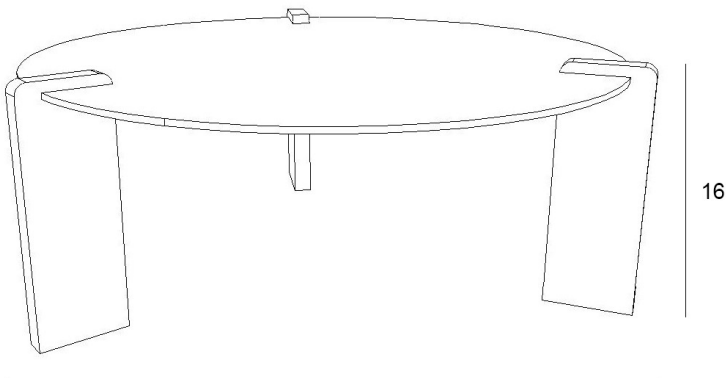

DAVIS COFFEE TABLE

42

Material: tempered smoke glass, steel, veneer  
lead time: 3-4 weeks  
sample SKU: DAV\_COF\_WAL