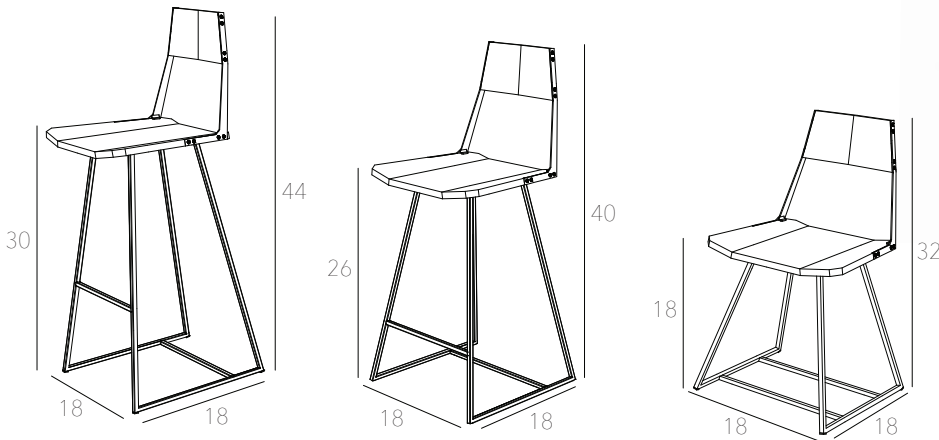

## CLARKESTER

legs: powder-coated steel  
seat: solid wood  
made in Ohio  
lead time: 2-5 business days (qty <5), 2-4 weeks (qty 5+)

Meet the Clarke Chair's wild cousin, the Clarkester. We thought, "Hey, the Clarke seat is too cool to just use once! We need stools!" So we swapped out the wood legs for a steel tube base and its been a love affair ever since.