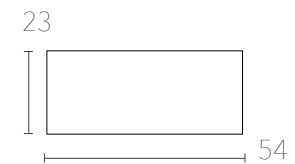

CLARKE DESK

legs: solid wood, powder-coated steel
table top: 3/4" veneer core plywood
drawer optional
made in Ohio
lead time: 2-5 days (qty <20), 2-4 weeks (qty 20+)

One thing you'll notice thumbing through this catalog is our love of customization. The Clarke Collection comes in ten different table top sizes, two wood species, and two metal finishes. The exposed stainless steel bolts blur the line between Scandinavian and Industrial styles.