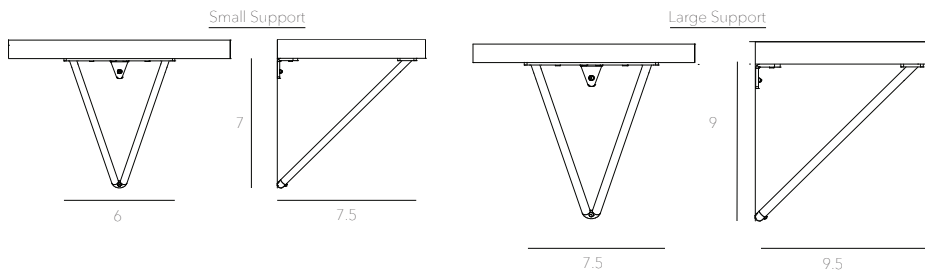

ADAMS SHELF SUPPORTS

Simple or simply extraordinary? We'll let you be the judge. But just know this. We think you're a real cool cat with great taste. Just sayin.

powder-coated steel
made in Ohio
mounted hardware included
shelf sold separately
lead time: 2-5 days (qty<20), 2-4 weeks (qty 20+)