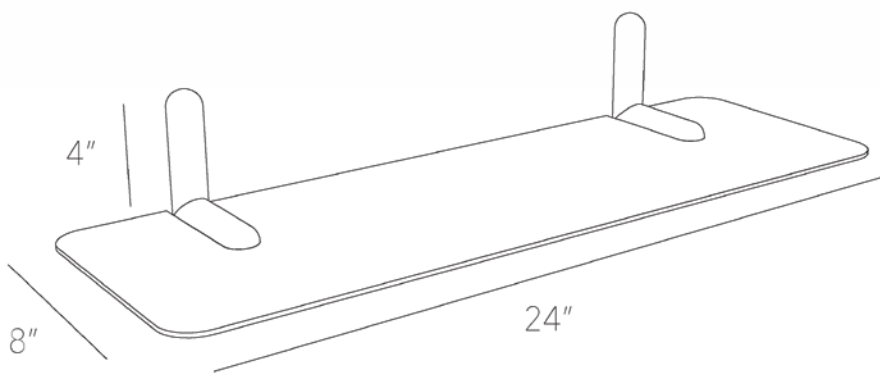

GALLAGHER SHELF

shelf: powder-coated steel
brackets: solid oak wood
lead time: 3-4 weeks
made in ohio

Black
RAL 9017

Natural
Oak

White
RAL 9016