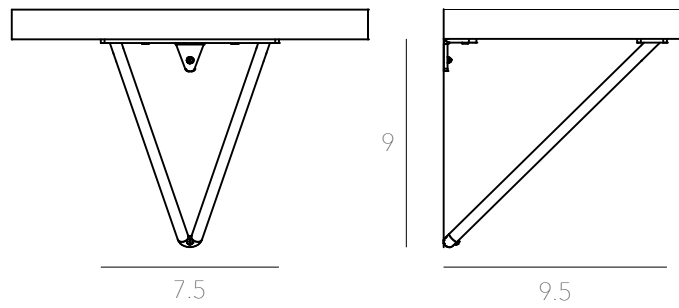

ADAMS BRACKETS

powder-coated steel
 lead time: 3-5 days (small vol)
 3-4 weeks (large vol)
 *shelf sold separately
 sample SKU: ADM_LG_YL

- | | | | |
|---|---|---|--|
|  Red (RD)
RAL 3020 |  White (WH)
RAL 9016 |  Black (BL)
RAL 9017 |  Rose'
Copper (CP) |
|  Orange (OR)
RAL 2011 |  Yellow (YL)
RAL 1018 |  Green (GN)
RAL 6018 |  Brassy
Gold (GD) |
|  Prairie
Green (PG) |  Pink (PK) |  Blood
Red (BR) |  Mustard
Yellow (MU) |
| | |  Navy (NV) |  Grey (GY) |