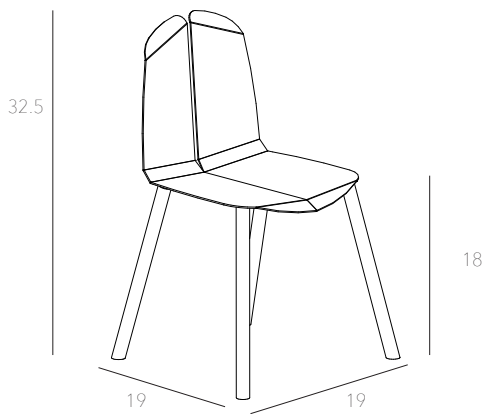

# NOA CHAIR

legs: solid oak  
seat: 1/8" metal powder-coated

- legs:
- |  |             |  |               |  |       |  |           |  |                |
|--|-------------|--|---------------|--|-------|--|-----------|--|----------------|
|  | Natural Oak |  | Prairie Green |  | Pink  |  | Blood Red |  | Mustard Yellow |
|  | Navy Blue   |  | Grey          |  | Black |  | White     |  |                |
- seat:
- |  |               |  |      |  |           |  |                |  |  |
|--|---------------|--|------|--|-----------|--|----------------|--|--|
|  | Prairie Green |  | Pink |  | Blood Red |  | Mustard Yellow |  |  |
|  | Navy Blue     |  | Grey |  | Black     |  | White          |  |  |