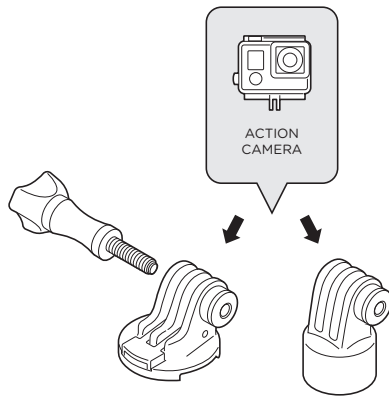

5 RAIL ADAPTER

6 LONG QUICKSCREW

SP
CONNECT™

CREATOR KIT

1 TRIPOD ADAPTER

2 CREATOR MOUNT

3 SWIVEL ADAPTER

4 ACTION-CAM CLIP