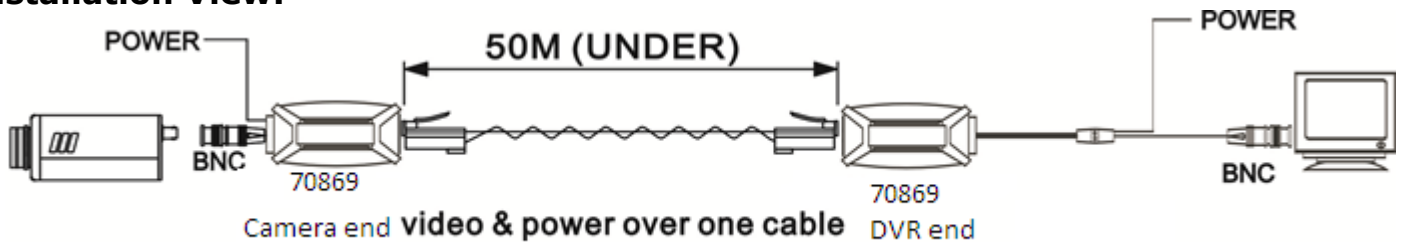

TWISTED PAIR TRANSMISSION SYSTEM – Passive Series

ITEM NO.: 70869

Features:

- Transmit a full motion monochrome video signal up to 600 meters, colour video signal up to 400 meters.
- Passive, No power required.
- Eliminate Coaxial Cable.
- Use UTP cable CAT5/6 cable.

Installation View:

Panel View:

RJ-45 Jack Pin Define

RJ - 45 Jack		
PIN	Color	Function
1	W-O	POWER -
2	O	POWER +
3	W-G	POWER -
4	BL	POWER +
5	W-BL	POWER -
6	G	POWER +
7	W-BR	Video +
8	BR	Video -

NOTE:

PAIR1 & PAIR2 & PAIR3 are used for POWER

Positive Power (+): PIN 2, PIN 6, PIN 4,

Negative Power (-): PIN 1, PIN 3, PIN 5

PAIR4: Video transmission

Specification:

ITEM NO.	70869 (Camera end)	70869 (DVR end)
VIDEO INPUT (BNC Connector)		1
VIDEO INPUT		1V p-p, 75 Ohms
RJ-45 OUTPUT		1
TRANSMISSION DISTANCE		600M(B/W), 400M(COLOUR)
CABLE FOR RJ-45 CONNECTOR		Twisted Pair CAT 5 (AWG24)
POWER TRANSMISSION		12VDC or 24VAC
DIMENSIONS W x H x D mm		69x25x22
OPERATING TEMPERATURE		0~50 Degrees Celsius