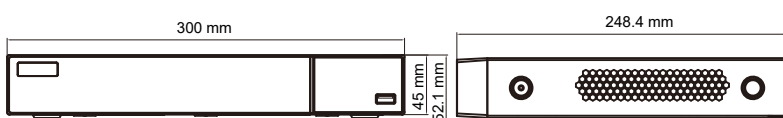

Dimensions

Specification

Model		TD-3204H1-4P	TD-3208H1-8P
System	Compression	Standard H.265	
	OS	Embedded Linux	
Video	Network Input	4 CH IPC input	8 CH IPC input
	Network Access Bandwidth	40Mbps	50Mbps
	Network Access Format	8MP / 5MP / 4MP / 3MP / 1080P / 960P / 720P@25 / 30fps	
	Output	HDMI × 1 : 4K × 2K / 1920 × 1080 / 1280 × 1024 VGA × 1 : 1920 × 1080 / 1280 × 1024	
Audio	Network Input	4 CH IPC audio input	8 CH IPC audio input
	2-way Audio	RCA × 1	
	Local Output	RCA × 1	
Record	Record Stream	Dual stream recording	
	Resolution	8MP / 5MP / 4MP / 3MP / 1080P / 960P / 720P / 25/30fps	
	Mode	Manual, timer, motion, sensor	
Playback	Simultaneous Playback	Max 4 CH	Max 8 CH
	Search	Time slice / time / event / tag search	
	Smart Search	Highlighted color to display the camera record in a certain period of time, different colors refers to different record events	
	Function	Play, pause, FF, FB, digital zoom, etc.	
Alarm	Mode	Manual, sensor, motion, exception	
	Input	Support IPC alarm input	
	Output	Support IPC alarm output	
	Triggering	Record, snap, preset, e-mail, etc.	
Network	Interface	RJ45 10 / 100 Mbps × 1	
	PoE Port	RJ45 × 4	RJ45 × 8
	Protocol	TCP / IP, PPPoE, DHCP, DNS, DDNS, UPnP, NTP, SMTP	
	Web Client	Max 10 users online	
Mobile Device	OS	iOS, Andriod	
Storage	HDD	SATA × 1, max 6T per HDD	
Backup	Local Backup	U disk, USB mobile HDD	
	Network Backup	Yes	
Port	USB	USB 2.0 × 2 (one in the front panel and the other in the rear panel)	
	Remote Controller	Optional	
Others	Power Supply	DC48V	
	Consumption	≤ 5W (without HDD)	≤ 5W (without HDD)
	Dimensions (mm)	300 × 270 × 55 (W × D × H) 300 × 248 × 52 (W × D × H)	
	Work Environment	-10 ~ 50 °C , 10% ~ 90% humidity	