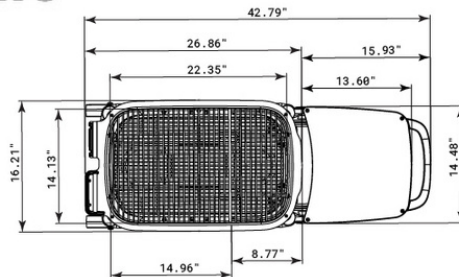

## PK360™ DIMENSIONS

**PK**

## PK360™ GRILL + SMOKER

Introducing the newest grill in the PK family - the PK360. Crafted with hand-poured cast aluminium for rustproof durability and superior heat conduction, this grill boasts a marine-grade stainless steel cooking surface, 40% larger than an 18-inch Big Green Egg. Its unique capsule shape excels in both direct high heat and low and slow indirect cooking, featuring a 4-point system for consistent heat with two radial exhaust vents and two cylinder air intakes. With removable shelves on each side, high-density moulded wheels for easy repositioning, and effortless transportation with its twist-off capsule from the control tower stand, the PK360 is the ultimate charcoal grill for versatile, top-notch cooking experiences.

## PK300<sup>™</sup> DIMENSIONS