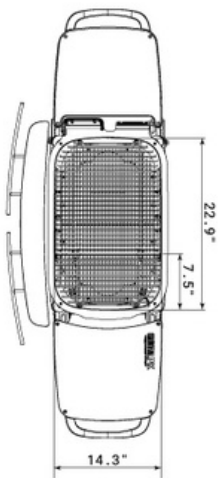

PK300AF™ DIMENSIONS