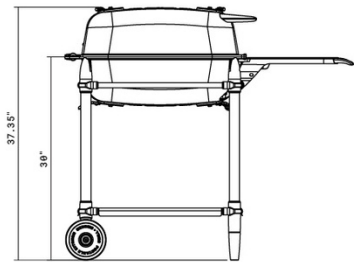

PK300™ DIMENSIONS