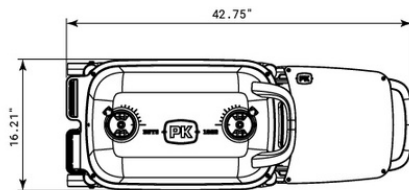

PK300™ DIMENSIONS