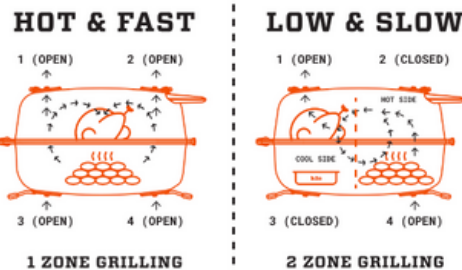

GRILL+SMOKER

4 VENTS ARE BETTER FOR BARBECUE