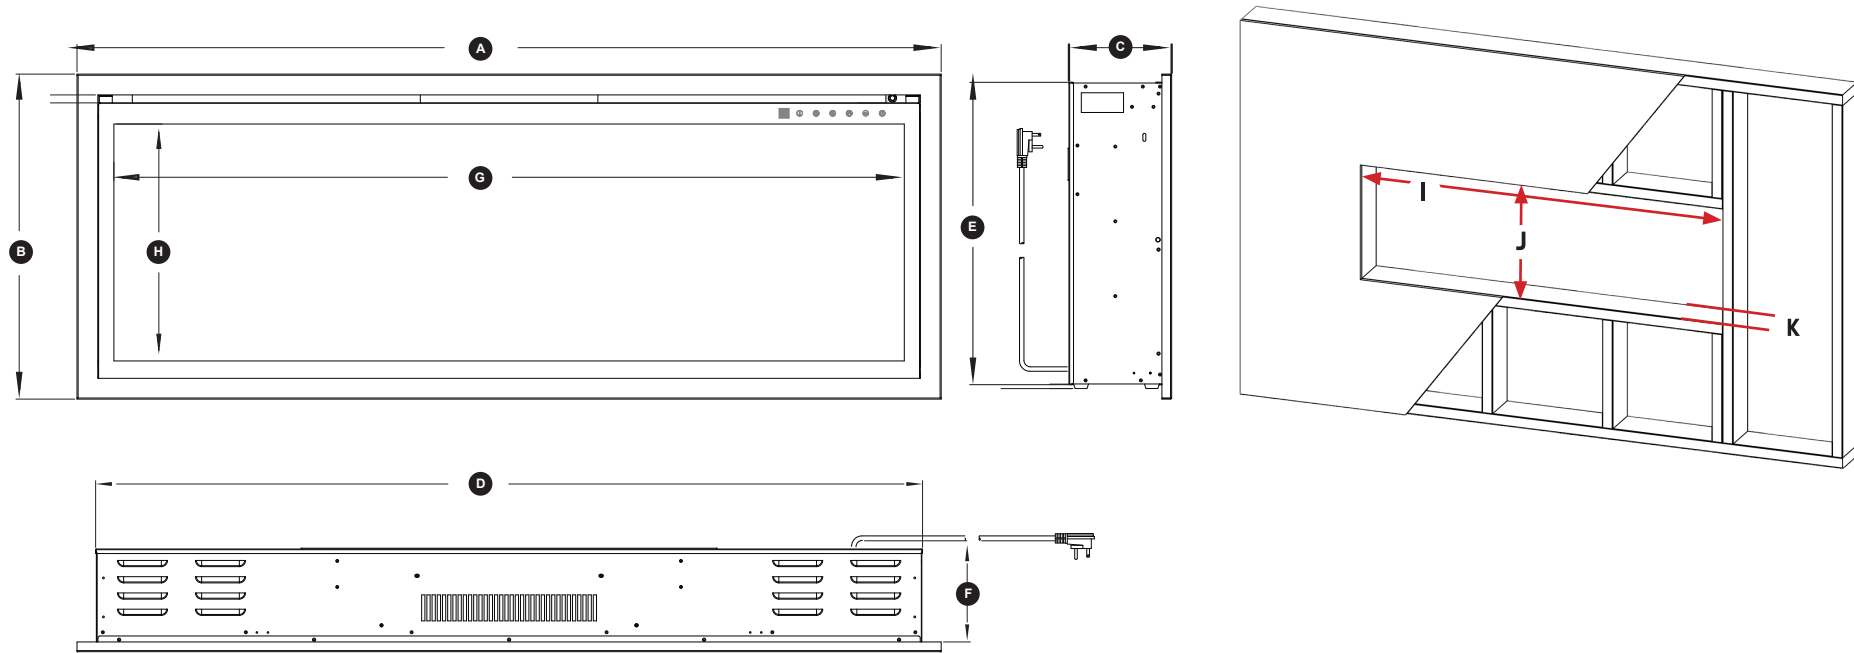

ORION® SLIM™ SPECIFICATIONS AND FRAMING SPECIFICATIONS

SLIM SPECIFICATIONS

PRODUCT DIMENSIONS									FRAMING DIMENSIONS		
MODEL NUMBER	A	B	C	D	E	F	G	H	I	J	K
OR52-SLIM	52-3/8" 1330MM	19-5/8" 499MM	6-5/16" 160MM	50-1/4" 1276MM	18-3/4" 476MM	5-3/4" 146MM	47-7/8" 1216MM	14-3/8" 364MM	50-3/4" 1289MM	19-1/8" 486MM	6" MINIMUM 152MM MIN.
OR60-SLIM	60" 1524MM	19-5/8" 499MM	6-5/16" 160MM	58" 1473MM	18-3/4" 476MM	5-3/4" 146MM	55-1/2" 1410MM	14-3/8" 364MM	58-1/2" 1486MM	19-1/8" 486MM	6" MINIMUM 152MM MIN.
OR76-SLIM	76-5/8" 1947MM	19-5/8" 499MM	6-5/16" 160MM	74-5/8" 1895MM	18-3/4" 476MM	5-3/4" 146MM	72-3/16" 1833MM	14-3/8" 364MM	75-1/8" 1908MM	19-1/8" 486MM	6" MINIMUM 152MM MIN.
OR100-SLIM	101" 2564MM	19-5/8" 499MM	6-5/16" 160MM	98-7/8" 2511MM	18-3/4" 476MM	5-3/4" 146MM	96-7/16" 2450MM	14-3/8" 364MM	99-1/2" 2527MM	19-1/8" 486MM	6" MINIMUM 152MM MIN.