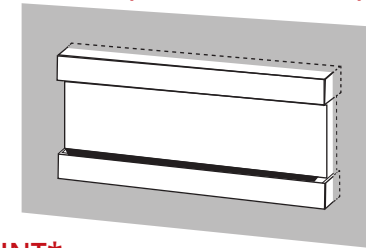

BUILT-IN RECESSED
(51mm X 102mm)

WALL MOUNT*