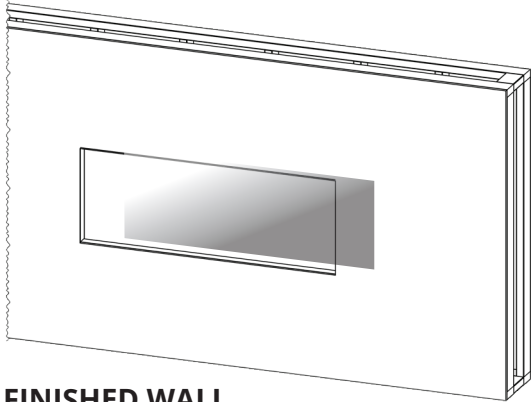

**FINISHED WALL
- RIGHT CORNER INSTALL**

**FINISHED WALL
- SINGLE SIDED INSTALL**