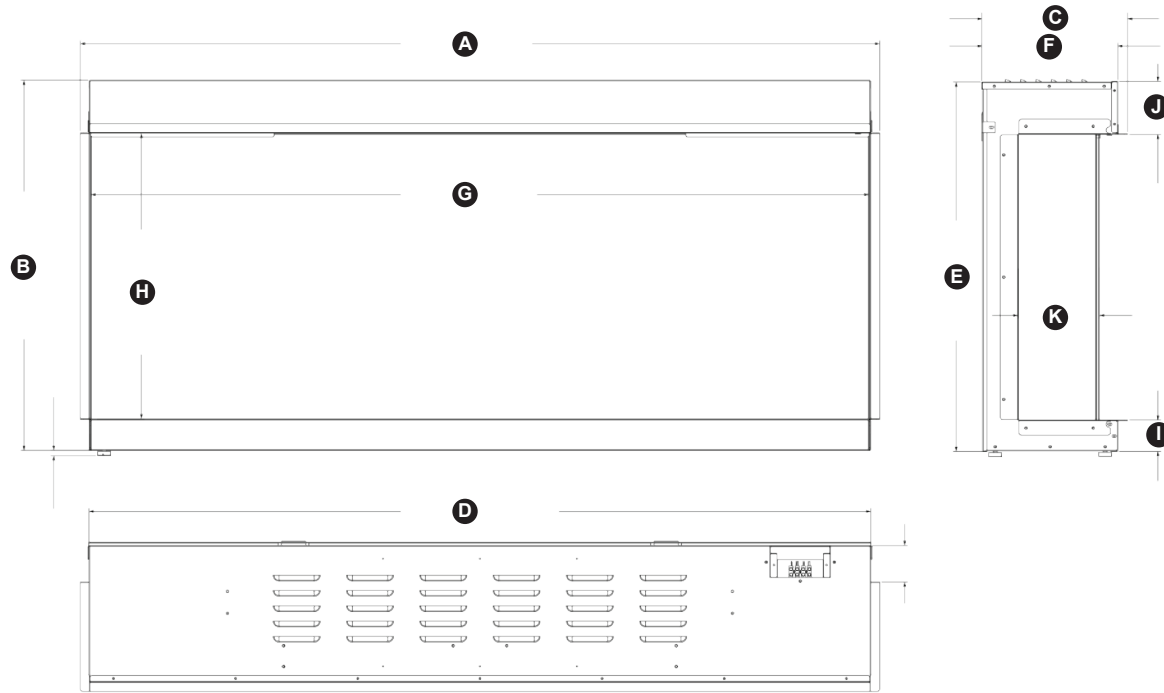

ORION® MULTI™ FRAMING SPECIFICATIONS

MULTI SPECIFICATIONS

PRODUCT DIMENSIONS											
MODEL NUMBER	A	B	C	D	E	F	G	H	I	J	K
OR52-MULTI	51-1/2" 1308MM	24-5/16" 618MM	9-9/16" 240MM	50-5/8" 1286MM	23-7/8" 606MM	8-15/16" 143MM	50-1/8" 1274MM	18-7/16" 468MM	2" 52MM	3-7/16" 87MM	5-3/16" 132MM
OR60-MULTI	60" 1524MM	24-5/16" 618MM	9-9/16" 240MM	59-1/8" 1502MM	23-7/8" 606MM	8-15/16" 143MM	58-5/8" 1410MM	18-7/16" 468MM	2" 52MM	3-7/16" 87MM	5-3/16" 132MM
OR76-MULTI	75-3/4" 1925MM	24-5/16" 618MM	9-9/16" 240MM	74-15/16" 1904MM	23-7/8" 606MM	8-15/16" 143MM	74-7/16" 1891MM	18-7/16" 468MM	2" 52MM	3-7/16" 87MM	5-3/16" 132MM
OR100-MULTI	100" 2542MM	24-5/16" 618MM	9-9/16" 160MM	99-1/4" 2521MM	23-7/8" 606MM	8-15/16" 143MM	98-3/4" 2508MM	18-7/16" 468MM	2" 52MM	3-7/16" 87MM	5-3/16" 132MM
OR120-MULTI	124-3/8" 3159MM	24-5/16" 618MM	9-9/16" 240MM	123-1/2" 3137MM	23-7/8" 606MM	8-15/16" 143MM	123" 3125MM	18-7/16" 468MM	2" 52MM	3-7/16" 87MM	5-3/16" 132MM