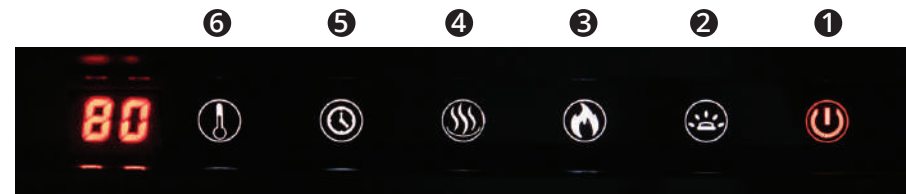

## *Independent Flame & Ember Bed Color Combinations*

The 6 button control panel is located at the top right on fireplace and includes a digital readout thermostat. From right to left, button **#1** turns the fireplace on or off. Button **#2** controls ember bed lights. **#3** controls the flame colors. Button **#4** turns the heater on or off. Button **#5** controls timer setting to turn off fireplace at selected time, and button **#6** adjusts the desired heater temperature.

Flame & Ember Bed Colors Controlled Independently

Blue Flames - Logs on

Blue Flames - Logs off

Orange Flames - Logs on

Orange Flames - Logs off

Red Flames - Logs on

Red Flames - Logs off

Touch Button Control