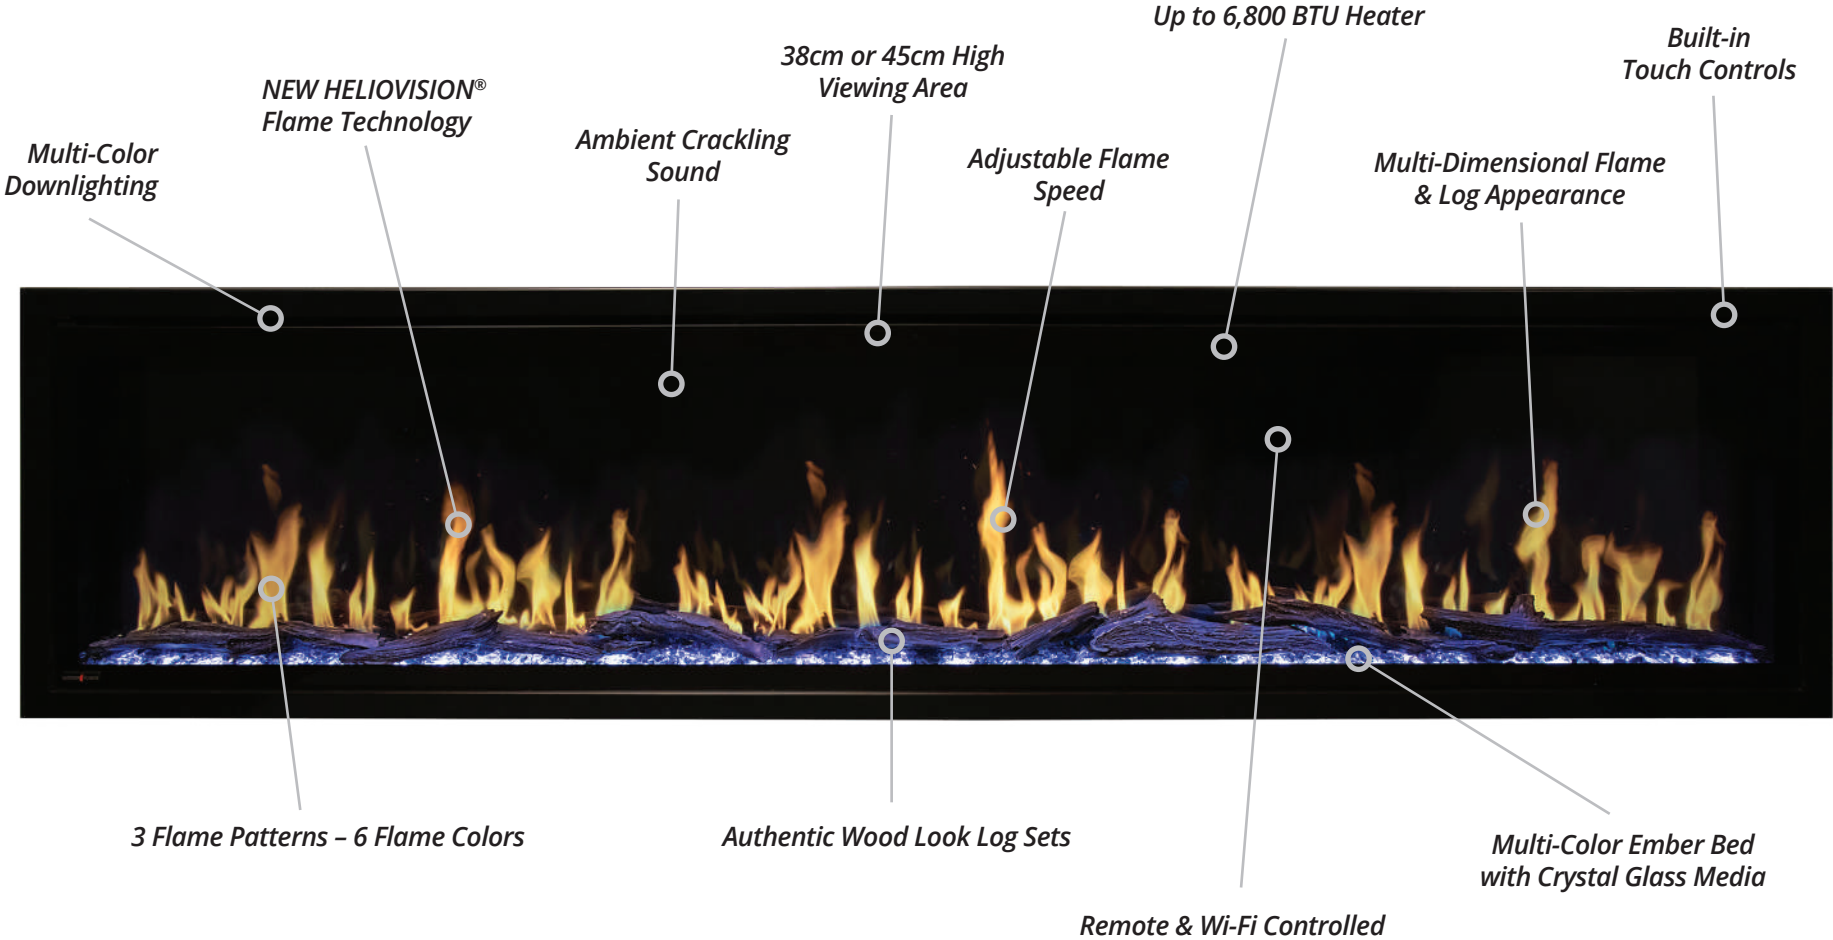

ORION® ADVANCED FEATURES

Modern Flames Orion® Electric Fireplaces featuring NEW HELIOVISION® flame technology.
Our Orion® electric fireplaces with the most advanced features that fits all your needs.

Shown: Flame One - Hybrid