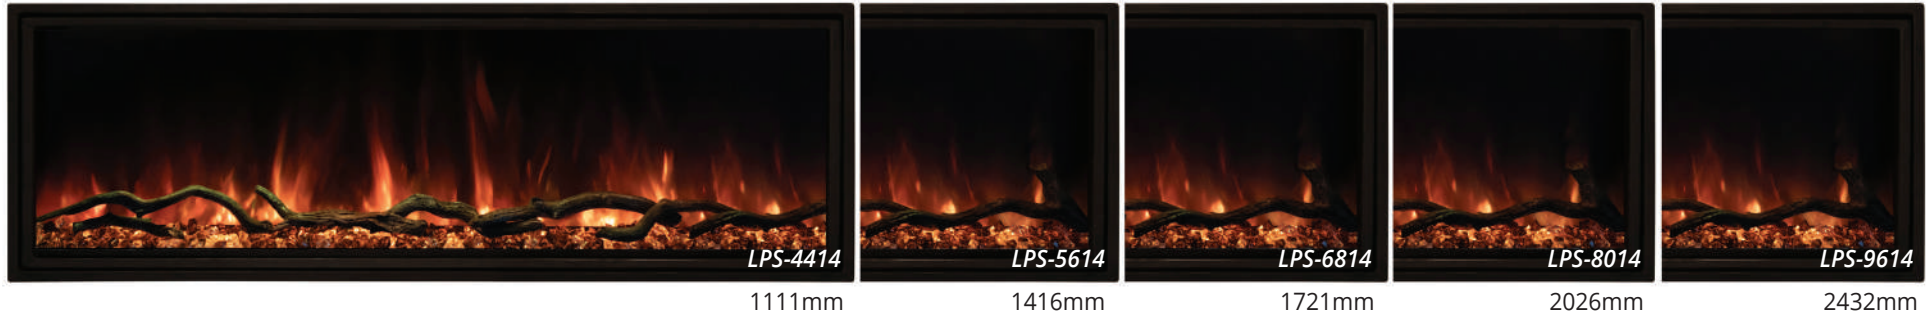

LANDSCAPE PRO™ SLIM SERIES

Driftwood Logs & Acrylic Ember Bed Included Standard

Available in 5 Standard Widths with Driftwood Log Set & Acrylic Ember Bed:

Flames & Ember Bed Colors - Several Color Combinations Available & Controlled Independently