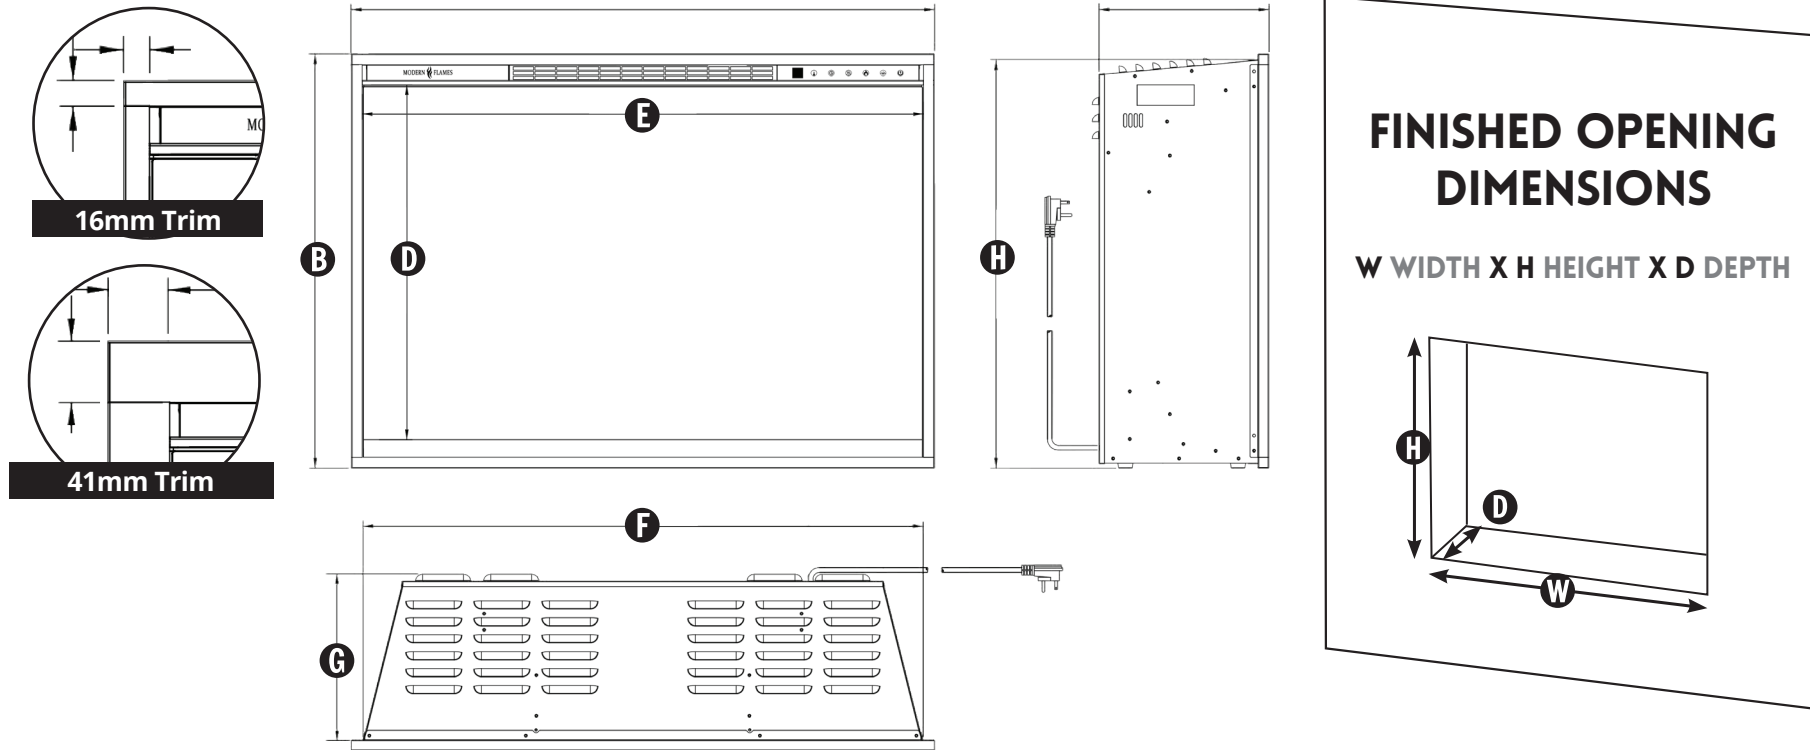

REDSTONE SERIES

Dimension Specs

RS Model # of Fireplace	Trim Width	A	B	C	D	E	F	G	H	Overlap Trim 41mm	Finished Opening (W x H x D)
RS-2621-AU	16mm	610mm	479mm	250mm	578mm	578mm	578mm	234mm	470mm	660mm x 529mm	584mm x 477mm x 254mm
RS-3021-AU	16mm	743mm	480mm	250mm	390mm	710mm	593mm	234mm	470mm	794mm x 530mm	718mm x 477mm x 254mm
RS-3626-AU	16mm	857mm	610mm	250mm	521mm	824mm	707mm	234mm	600mm	908mm x 661mm	829mm x 607mm x 254mm
RS-4229-AU	16mm	1009mm	686mm	250mm	597mm	977mm	858mm	234mm	676mm	1059mm x 736mm	985mm x 680mm x 254mm
RS-5435-AU	16mm	1322mm	838mm	305mm	749mm	1290mm	1146mm	289mm	829mm	1372mm x 888mm	1294mm x 832mm x 305mm

*16mm & 41mm trim included in box for built-in installations