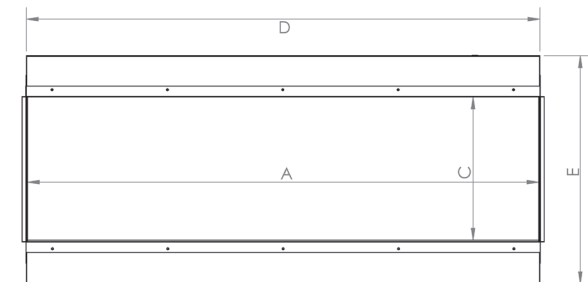

FRONT VIEW

MODEL & CONFIGURATION		VIEWING AREA			FIREBOX DIMENSIONS					
MODEL #	CONFIGURATION	A FRONT GLASS WIDTH	B SIDE GLASS WIDTH	C GLASS HEIGHT	D OVERALL WIDTH	E OVERALL HEIGHT	F OVERALL DEPTH	G BOTTOM TO VIEWING	H TOP TO VIEWING	I BACK TO VIEWING
LPM-4416V2/INT	SINGLE SIDED	1077mm (40-3/8")	-	390mm (15-3/8")	1124mm (44-1/4")	632mm (24-7/8")	292mm (11-1/2")	114mm (4-1/2")	114mm (4-1/2")	-
	CORNER (L/R)	1077mm (40-3/8")	127mm (5")	390mm (15-3/8")	1124mm (44-1/4")	632mm (24-7/8")	292mm (11-1/2")	114mm (4-1/2")	114mm (4-1/2")	105mm (4-1/8")
	3-SIDED (BAY)	1077mm (40-3/8")	127mm (5")	390mm (15-3/8")	1124mm (44-1/4")	632mm (24-7/8")	292mm (11-1/2")	114mm (4-1/2")	114mm (4-1/2")	105mm (4-1/8")
LPM-5616V2/INT	SINGLE SIDED	1377mm (54-1/4")	-	390mm (15-3/8")	1424mm (56")	632mm (24-7/8")	292mm (11-1/2")	114mm (4-1/2")	114mm (4-1/2")	-
	CORNER (L/R)	1377mm (54-1/4")	127mm (5")	390mm (15-3/8")	1424mm (56")	632mm (24-7/8")	292mm (11-1/2")	114mm (4-1/2")	114mm (4-1/2")	105mm (4-1/8")
	3-SIDED (BAY)	1377mm (54-1/4")	127mm (5")	390mm (15-3/8")	1424mm (56")	632mm (24-7/8")	292mm (11-1/2")	114mm (4-1/2")	114mm (4-1/2")	105mm (4-1/8")
LPM-6816V2/INT	SINGLE SIDED	1677mm (66")	-	390mm (15-3/8")	1724mm (67-7/8")	632mm (24-7/8")	292mm (11-1/2")	114mm (4-1/2")	114mm (4-1/2")	-
	CORNER (L/R)	1677mm (66")	127mm (5")	390mm (15-3/8")	1724mm (67-7/8")	632mm (24-7/8")	292mm (11-1/2")	114mm (4-1/2")	114mm (4-1/2")	105mm (4-1/8")
	3-SIDED (BAY)	1677mm (66")	127mm (5")	390mm (15-3/8")	1724mm (67-7/8")	632mm (24-7/8")	292mm (11-1/2")	114mm (4-1/2")	114mm (4-1/2")	105mm (4-1/8")
LPM-8016V2/INT	SINGLE SIDED	1977mm (77-13/16")	-	390mm (15-3/8")	2024mm (79-5/8")	632mm (24-7/8")	292mm (11-1/2")	114mm (4-1/2")	114mm (4-1/2")	-
	CORNER (L/R)	1977mm (77-13/16")	127mm (5")	390mm (15-3/8")	2024mm (79-5/8")	632mm (24-7/8")	292mm (11-1/2")	114mm (4-1/2")	114mm (4-1/2")	105mm (4-1/8")
	3-SIDED (BAY)	1977mm (77-13/16")	127mm (5")	390mm (15-3/8")	2024mm (79-5/8")	632mm (24-7/8")	292mm (11-1/2")	114mm (4-1/2")	114mm (4-1/2")	105mm (4-1/8")
LPM-9616V2/INT	SINGLE SIDED	2388mm (94")	-	390mm (15-3/8")	2438mm (96")	632mm (24-7/8")	292mm (11-1/2")	114mm (4-1/2")	114mm (4-1/2")	-
	CORNER (L/R)	2388mm (94")	127mm (5")	390mm (15-3/8")	2438mm (96")	632mm (24-7/8")	292mm (11-1/2")	114mm (4-1/2")	114mm (4-1/2")	105mm (4-1/8")
	3-SIDED (BAY)	2388mm (94")	127mm (5")	390mm (15-3/8")	2438mm (96")	632mm (24-7/8")	292mm (11-1/2")	114mm (4-1/2")	114mm (4-1/2")	105mm (4-1/8")

*Wall mount bracket sold separately by special order and mantel not sold in Australia