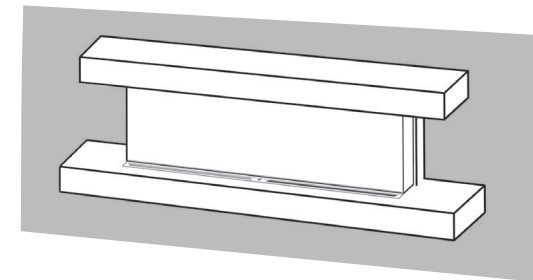

LEFT CORNER