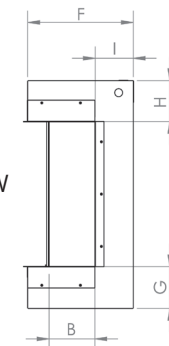

SIDE VIEW

MODEL & CONFIGURATION		VIEWING AREA			FIREBOX DIMENSIONS					
MODEL #	CONFIGURATION	A FRONT GLASS WIDTH	B SIDE GLASS WIDTH	C GLASS HEIGHT	D OVERALL WIDTH	E OVERALL HEIGHT	F OVERALL DEPTH	G BOTTOM TO VIEWING	H TOP TO VIEWING	I BACK TO VIEWING
LPM-4416V2/INT	SINGLE SIDED	1077mm (40-3/8")	-	390mm (15-3/8")	1124mm (44-1/4")	632mm (24-7/8")	292mm (11-1/2")	114mm (4-1/2")	114mm (4-1/2")	-
	CORNER (L/R)	1077mm (40-3/8")	127mm (5")	390mm (15-3/8")	1124mm (44-1/4")	632mm (24-7/8")	292mm (11-1/2")	114mm (4-1/2")	114mm (4-1/2")	105mm (4-1/8")
	3-SIDED (BAY)	1077mm (40-3/8")	127mm (5")	390mm (15-3/8")	1124mm (44-1/4")	632mm (24-7/8")	292mm (11-1/2")	114mm (4-1/2")	114mm (4-1/2")	105mm (4-1/8")
LPM-5616V2/INT	SINGLE SIDED	1377mm (54-1/4")	-	390mm (15-3/8")	1424mm (56")	632mm (24-7/8")	292mm (11-1/2")	114mm (4-1/2")	114mm (4-1/2")	-
	CORNER (L/R)	1377mm (54-1/4")	127mm (5")	390mm (15-3/8")	1424mm (56")	632mm (24-7/8")	292mm (11-1/2")	114mm (4-1/2")	114mm (4-1/2")	105mm (4-1/8")
	3-SIDED (BAY)	1377mm (54-1/4")	127mm (5")	390mm (15-3/8")	1424mm (56")	632mm (24-7/8")	292mm (11-1/2")	114mm (4-1/2")	114mm (4-1/2")	105mm (4-1/8")
LPM-6816V2/INT	SINGLE SIDED	1677mm (66")	-	390mm (15-3/8")	1724mm (67-7/8")	632mm (24-7/8")	292mm (11-1/2")	114mm (4-1/2")	114mm (4-1/2")	-
	CORNER (L/R)	1677mm (66")	127mm (5")	390mm (15-3/8")	1724mm (67-7/8")	632mm (24-7/8")	292mm (11-1/2")	114mm (4-1/2")	114mm (4-1/2")	105mm (4-1/8")
	3-SIDED (BAY)	1677mm (66")	127mm (5")	390mm (15-3/8")	1724mm (67-7/8")	632mm (24-7/8")	292mm (11-1/2")	114mm (4-1/2")	114mm (4-1/2")	105mm (4-1/8")
LPM-8016V2/INT	SINGLE SIDED	1977mm (77-13/16")	-	390mm (15-3/8")	2024mm (79-5/8")	632mm (24-7/8")	292mm (11-1/2")	114mm (4-1/2")	114mm (4-1/2")	-
	CORNER (L/R)	1977mm (77-13/16")	127mm (5")	390mm (15-3/8")	2024mm (79-5/8")	632mm (24-7/8")	292mm (11-1/2")	114mm (4-1/2")	114mm (4-1/2")	105mm (4-1/8")
	3-SIDED (BAY)	1977mm (77-13/16")	127mm (5")	390mm (15-3/8")	2024mm (79-5/8")	632mm (24-7/8")	292mm (11-1/2")	114mm (4-1/2")	114mm (4-1/2")	105mm (4-1/8")
LPM-9616V2/INT	SINGLE SIDED	2388mm (94")	-	390mm (15-3/8")	2438mm (96")	632mm (24-7/8")	292mm (11-1/2")	114mm (4-1/2")	114mm (4-1/2")	-
	CORNER (L/R)	2388mm (94")	127mm (5")	390mm (15-3/8")	2438mm (96")	632mm (24-7/8")	292mm (11-1/2")	114mm (4-1/2")	114mm (4-1/2")	105mm (4-1/8")
	3-SIDED (BAY)	2388mm (94")	127mm (5")	390mm (15-3/8")	2438mm (96")	632mm (24-7/8")	292mm (11-1/2")	114mm (4-1/2")	114mm (4-1/2")	105mm (4-1/8")

*Wall mount bracket sold separately by special order and mantel not sold in Australia