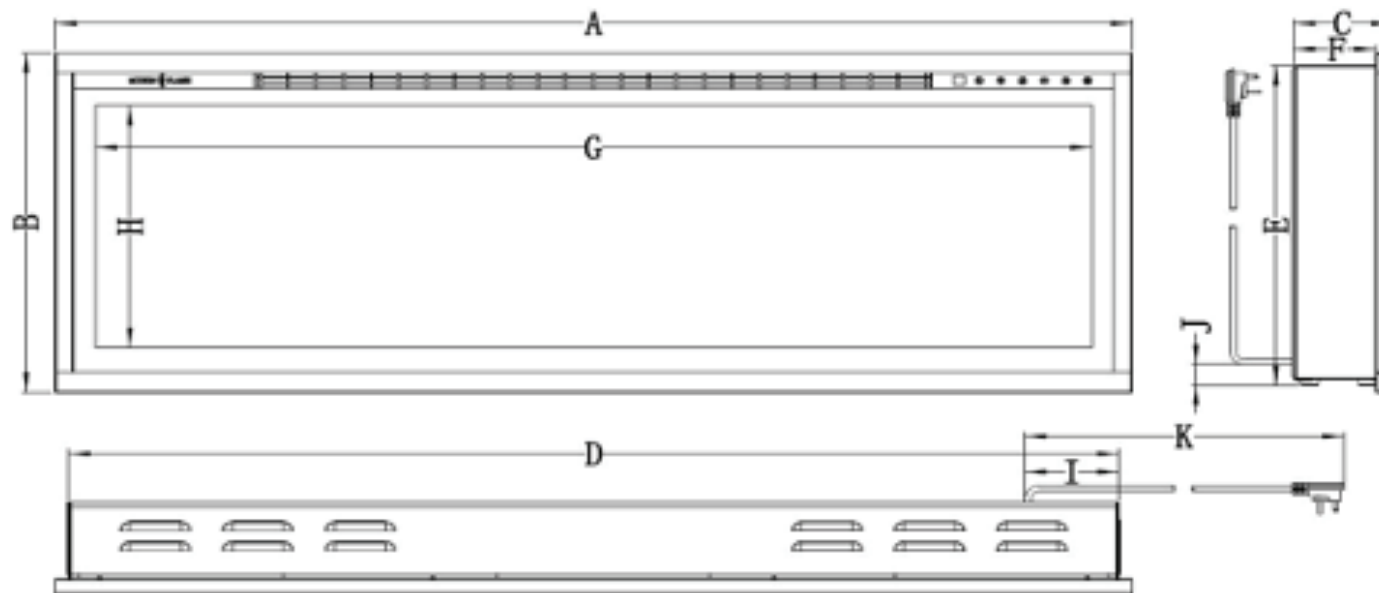

SPS-50B DIMENSIONAL DRAWING SHOWN