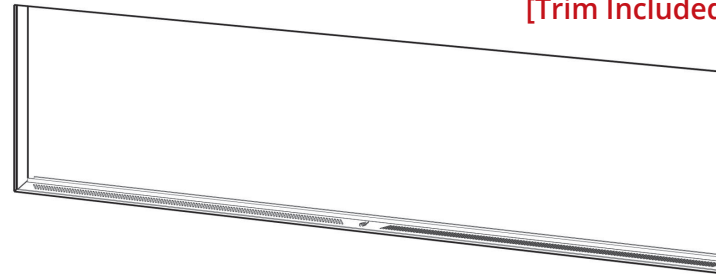

LANDSCAPE PRO™ MULTI INSTALLATIONS - OVER 12 DIFFERENT CONFIGURATIONS

- BUILT-IN/ CLEAN FACE INSTALLATION
- WALL MOUNT INSTALLATION
- BUILT-IN RECESSED INSTALLATION (51mm X 102mm wall)
- FLOATING WALL CABINET
- FLOOR CABINET
- SINGLE SIDED
- LEFT CORNER
- RIGHT CORNER

SINGLE SIDED
[Trim Included]