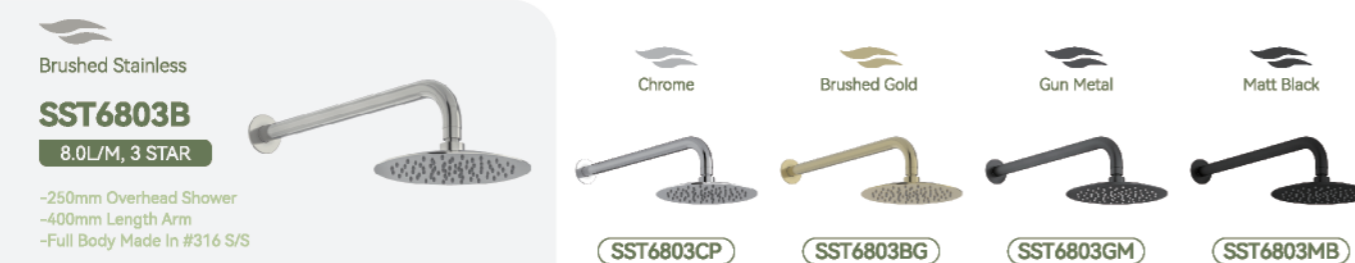

Elle 316 OVERHEAD SHOWER

SST6803B
8.0L/M, 3 STAR
-250mm Overhead Shower
-400mm Length Arm
-Full Body Made In #316 S/S