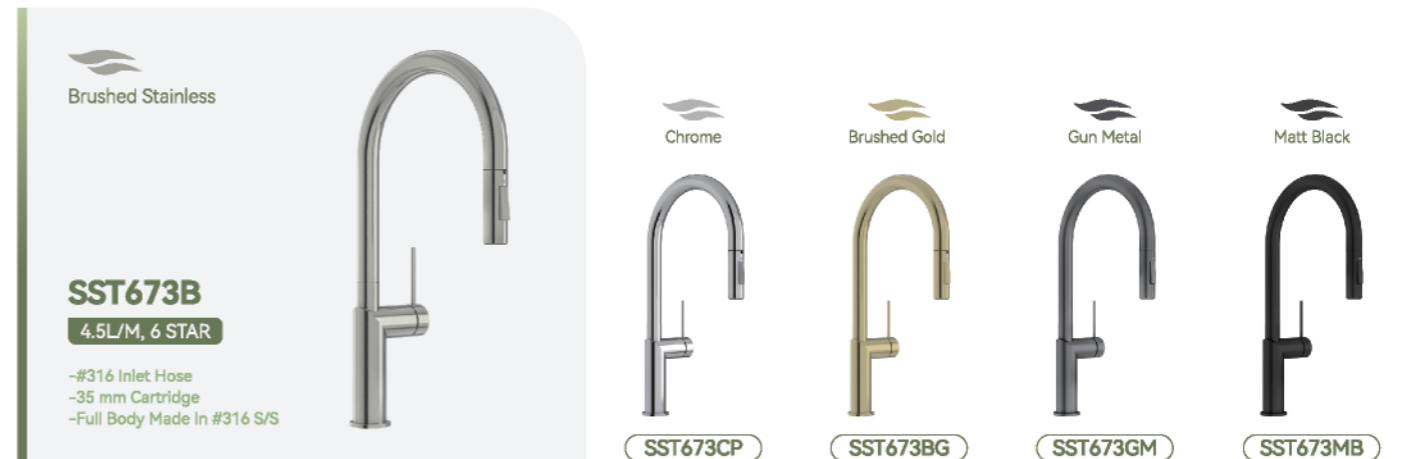

Elle 316 PULL OUT SINK MIXER

SST673B
4.5L/M, 6 STAR
-#316 Inlet Hose
-35 mm Cartridge
-Full Body Made In #316 S/S