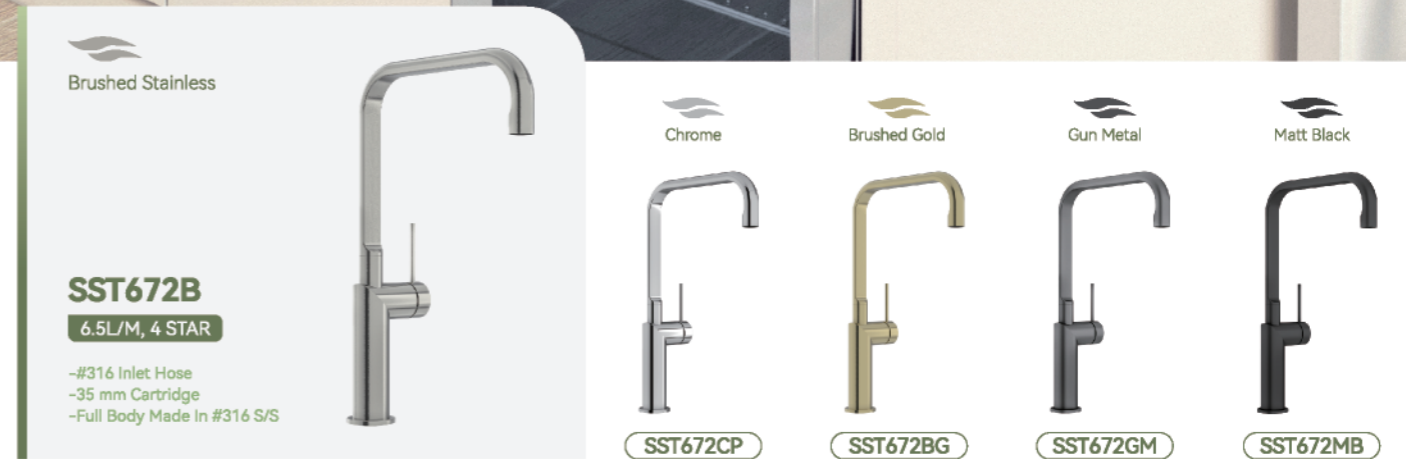

## Elle 316 FREE STANDING TWIN SHOWER

**SST21602B**  
8.0L/M, 3 STAR (ON OVERHEAD SHOWER)  
7.0 L/M, NO STAR RATING (ON HAND SHOWER)  
-250mm Overhead Shower -#316 Pole & Floor Bracket  
-#316 Overhead Shower -#316 Hand Shower Hose  
-#316 Pencil Hand Shower

## Elle 316 OVERHEAD SHOWER

**SST6803B**  
8.0L/M, 3 STAR  
-250mm Overhead Shower  
-400mm Length Arm  
-Full Body Made In #316 S/S

## Elle 316 PULL OUT SINK MIXER

**SST673B**  
4.5L/M, 6 STAR  
-#316 Inlet Hose  
-35 mm Cartridge  
-Full Body Made In #316 S/S

**SST672B**  
6.5L/M, 4 STAR  
-#316 Inlet Hose  
-35 mm Cartridge  
-Full Body Made In #316 S/S