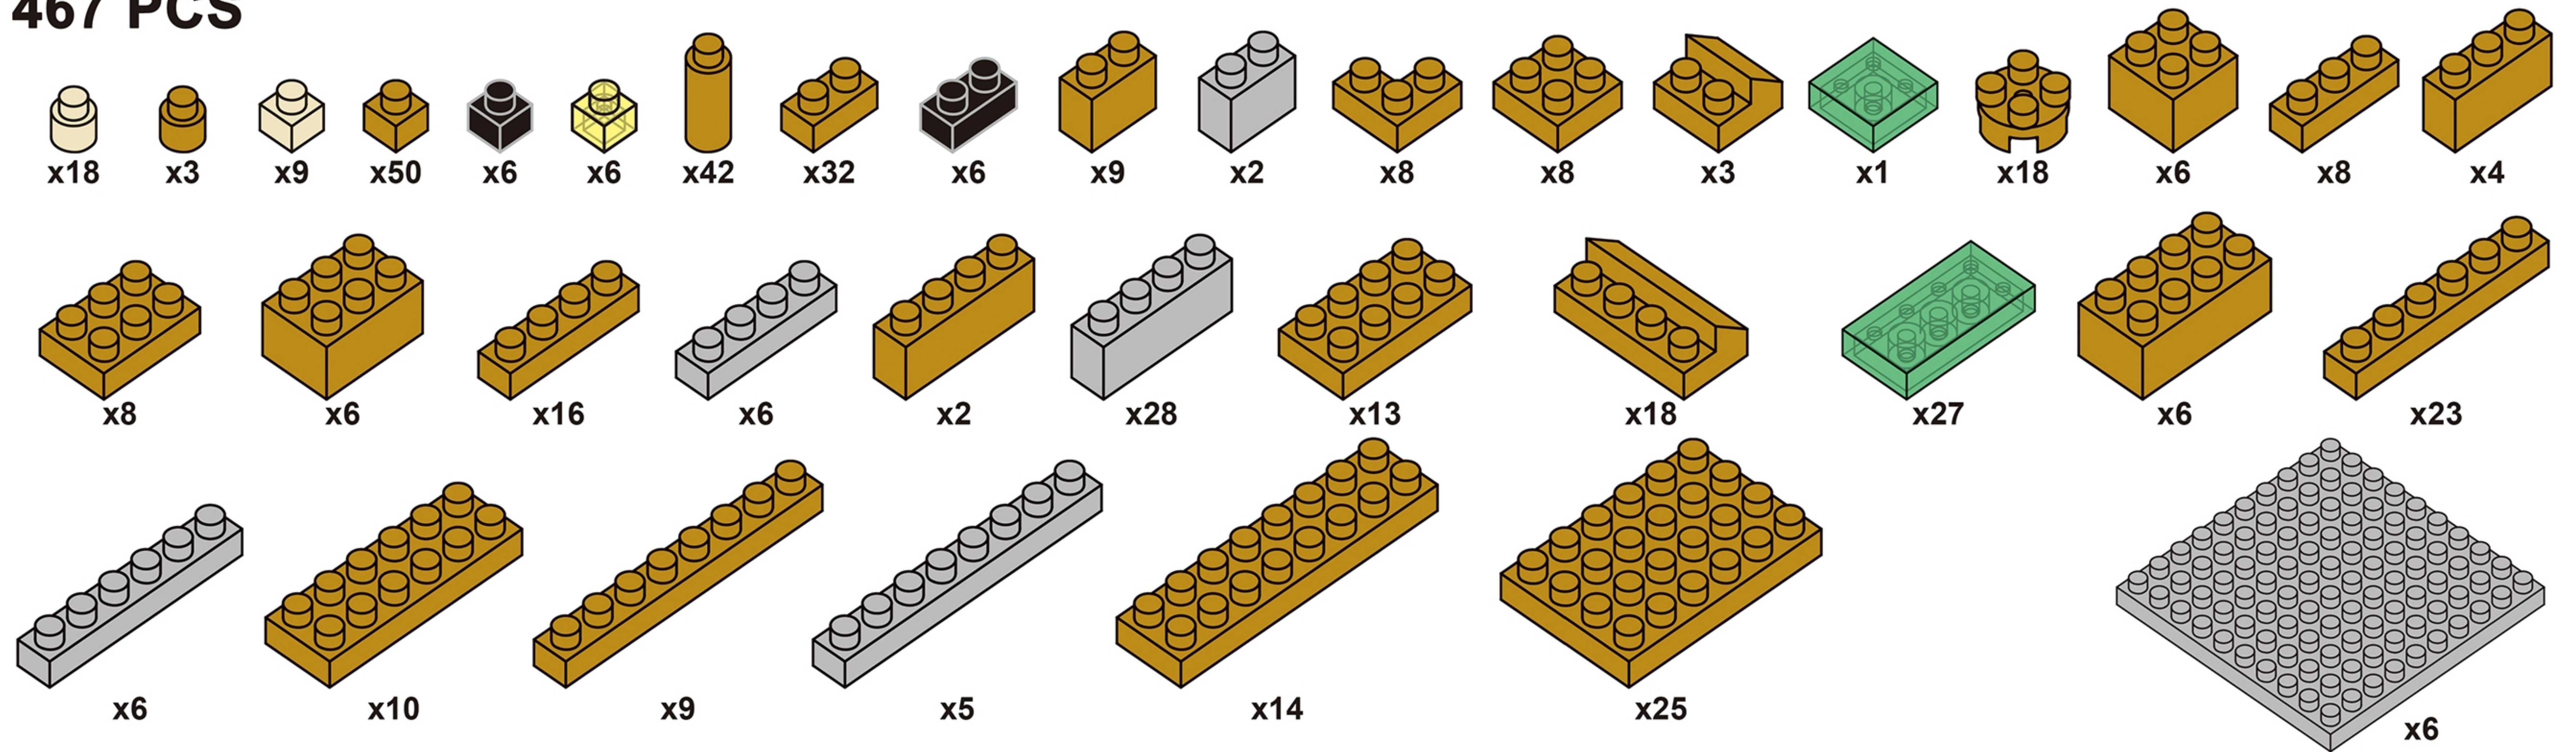

# THE ROMAN BATHS

467 PCS

1

2

3

4

5

6

7

8

9

10

11

12

13

MICRODESIGNS