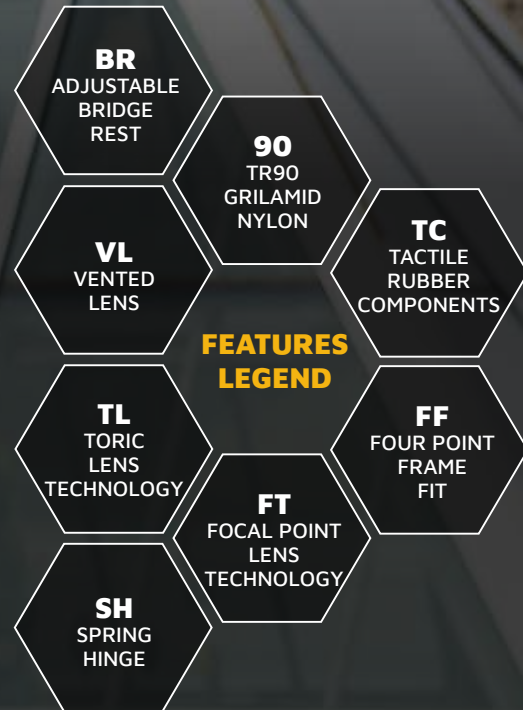

PERFORMANCE EYEWEAR DESIGNED
FOR THE MODERN WOMAN

STRONG. LIKE HER.

The 2018 Urban Element line of sunglasses was designed specifically for the modern woman. She can be anything she wants: strong, vibrant, elegant, feminine. In all walks of life, she gets noticed for her independent style.

That's why our 2018 Urban Element line includes the widest range: sunglasses of leading edge fashion, sunglasses durable enough to withstand even the toughest sports.

Our new line also offers premium polarized sunglasses, the perfect fit for any woman ready for outdoor adventure.

For lifestyle, for sports, all our sunglasses are made with technologically advanced frame and lens materials.

They're incredibly durable. They're also stunningly beautiful. They're made for her. Perfectly.

urbanelement
FASHION AND PERFORMANCE EYEWEAR FOR WOMEN