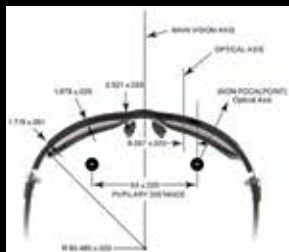

FOCAL POINT LENS TECHNOLOGY

Focalpoint™ lens technology is a process where the thickness of a deeper base curve lens is horizontally tapered from the bridge area and becomes thinner at the outer edge of the lens near the hinge. This process eliminates prismatic distortion by shifting the pure optical sweet spot of each lens from its natural position, and places it directly in front of the eye for crisp, clear optical clarity throughout each lenses entire peripheral range.