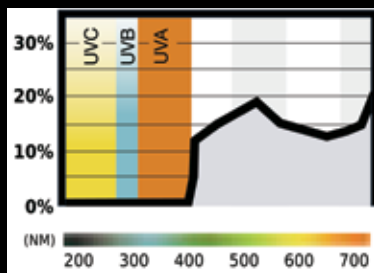

TECHNICAL: FEATURES

100% UV PROTECTION

UV or ultraviolet light radiation is part of the invisible light spectrum that falls between 100 and 380 nanometers [nm].

UV light is divided

into three ranges UV-A, UV-B, and UV-C. The range below 280 nm is not considered a threat because most of it is filtered out by the earth's protective ozone layer.

Prolonged exposure to high range UV-A and UV-B radiation can cause significant eye damage ranging from discomfort to long term vision problems such as cataracts. While clouds can block much of the visible light, nearly 80% of the invisible UV radiation can still reach your eyes. Lighter tint lenses do let more "visible" light into the eye; which is harmless, but lighter tinted lenses can still filter out 100% of the "invisible" UV light.

All UrbanElement lenses [including clear] meet or exceed the U.S. Government and FDA ANSI Z80.3 standards for impact resistance and UV protection. All lenses filter out 100% of the dangerous UV light up to the maximum 400 nanometers.

POLYCARBONATE LENS RESIN

This resin is used to produce the most impact resistant lenses on the planet. Our Grade A Optically pure polycarbonate lenses exceed the FDA ANSI Z80.3 standards for general purpose impact resistance.

NICKEL SILVER ALLOY

Nickel silver alloy is the standard for metal frame materials in the optical industry. It is chosen for its overall durability. Visioncorp uses 18% nickel silver alloy in all its metal frames and incorporates a nickel-free coating to comply with the CE (European) sunglass standards.

FOUR POINT FRAME FIT

We pride ourselves on engineering and constructing a product that fits well and continues to fit well