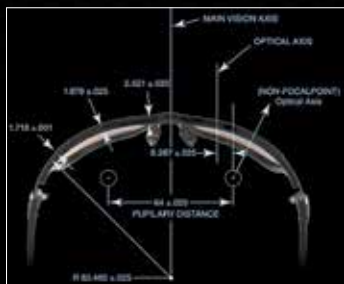

FT: Focal Point Lens Technology

Focalpoint™ lens technology is a process where the thickness of a deeper base curve lens is horizontally tapered from the bridge area and becomes thinner at the outer edge of the lens near the hinge. This process eliminates prismatic distortion by shifting the pure optical sweet spot of each lens from its natural position, and places it directly in front of the eye for crisp, clear optical clarity throughout the peripheral range of each lens.

VL: Vented Lens

Our active lens vents allow air to be passed directly into the lens eye area to help circulate air between the eye and the back of the lens which helps reduce fogging.

FF: Four Point Frame Fit

We pride ourselves on engineering and constructing a product that fits well and continues to fit well over the life of the sunglass. We go through a meticulous specification process which measures tip to tip distance, pin to pin distance, mid-temple distance and panoscopic angle during the development process, to ensure each frame is well balanced and has a secure and comfortable fit right off of the display.