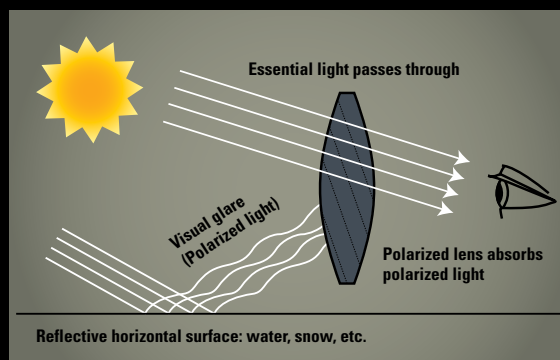

TECHNICAL: FEATURES

100% UV protection featured throughout the entire line

UV or ultraviolet light radiation is part of the invisible light spectrum that falls between 100 and 380 nanometers [nm]. UV light is divided into

three ranges UV-A, UV-B, and UV-C. The range below 280 nm is not considered a threat because most of it is filtered out by the earth's protective ozone layer.

Prolonged exposure to high range UV-A and UV-B radiation can cause significant eye damage ranging from discomfort to long term vision problems such as cataracts. While clouds can block much of the visible light, nearly 80% of the invisible UV radiation can still reach your eyes. Lighter tint lenses do let more "visible" light into the eye; which is harmless, but lighter tinted lenses can still filter out 100% of the "invisible" UV light.

All Atmosphere lenses (including clear) meet or exceed the U.S. Government and FDA ANSI Z80.3 standards for impact resistance and UV protection. All lenses filter out 100% of the dangerous UV light up to the maximum 400 nanometers.

Polarized Lens Technology

Polarized lenses have an invisible horizontal filter integrated into the lens which is designed to eliminate reflected (polarized) light. This polarized light is more commonly referred to as glare. When sunlight is reflected off a surface, it becomes concentrated and even more intense. Polarized lenses filter out 99.9% of this reflected glare. Recommended for bright sun and variable light conditions. Lens performance is fully maximized on/or around water.

POLYCARBONATE LENS RESIN