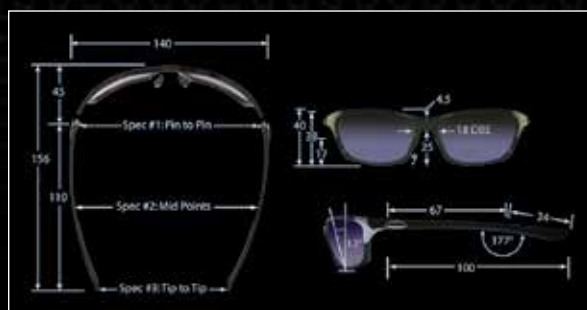

90: TR90 Grilamid Nylon

TR90 offers a true quantum leap over all other frame materials used today. This incredibly durable and resilient nylon resin has a smooth handmade finish, and incorporates a lab tested memory feature in the resin which keeps the frame from stretching out over time. This ensures that the glass always fits snug, comfortable and secure; just like the day you brought them home.

SH: Spring Temple Hinges

Our quality line-less spring hinges are durable and sleek. They provide a spring loaded fit which enhances comfort and security on our metal frames.