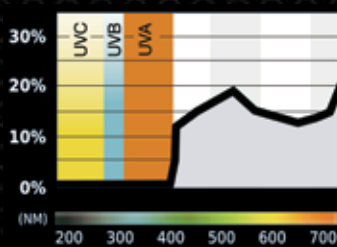

100% UV protection featured throughout the entire line

UV or ultraviolet light radiation is part of the invisible light spectrum that falls between 100 and 380 nanometers [nm]. UV light is divided into