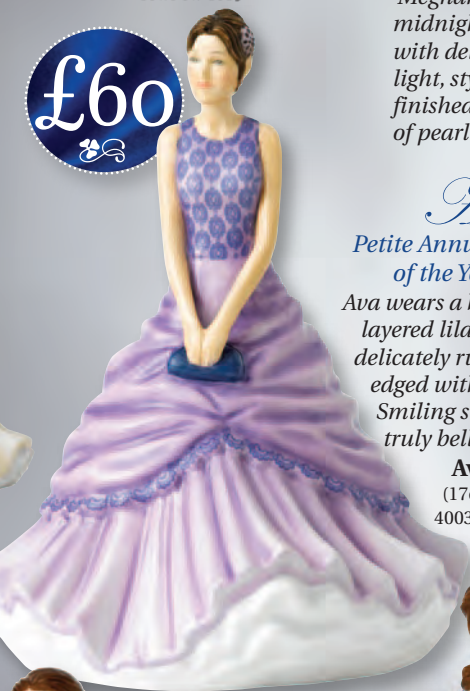

Iris
RD29293

Camellia
RD29291

£170
EACH

Evening Rendezvous
RD07813

ROYAL DOULTON
LONDON 1815

Sentiments Petites

ALL
£60

Beautiful Charm
RD29171

Thoughts of You
RD29174

NEW
17cm

Perfect Joy
RD29173

Warm Affection
RD29172

Happy Birthday
(23cm)
40034028

ROYAL DOULTON

LONDON 1815

£60

Meghan, Figurine of the Year 2020

Meghan wears a breath-taking, midnight-blue gown enhanced with delicate platinum swirls. A light, stylishly draped shawl, finished with a beautiful mother of pearl lustre completes her outfit.