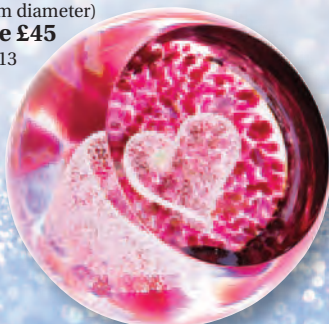

Big Heart

(80mm diameter)

Price £45

U19113

A heart filled with love. That special heart felt gift for someone close to you.

Moon Landing 50th Anniversary Man on the Moon

A silhouette of an astronaut and the iconic American Flag in front of a lunar rock base, set against a blue space background. Presented gift boxed with a numbered certificate of authenticity.

Man on the Moon

Limited Edition of 200

(100mm diameter)

Price £125 L19076