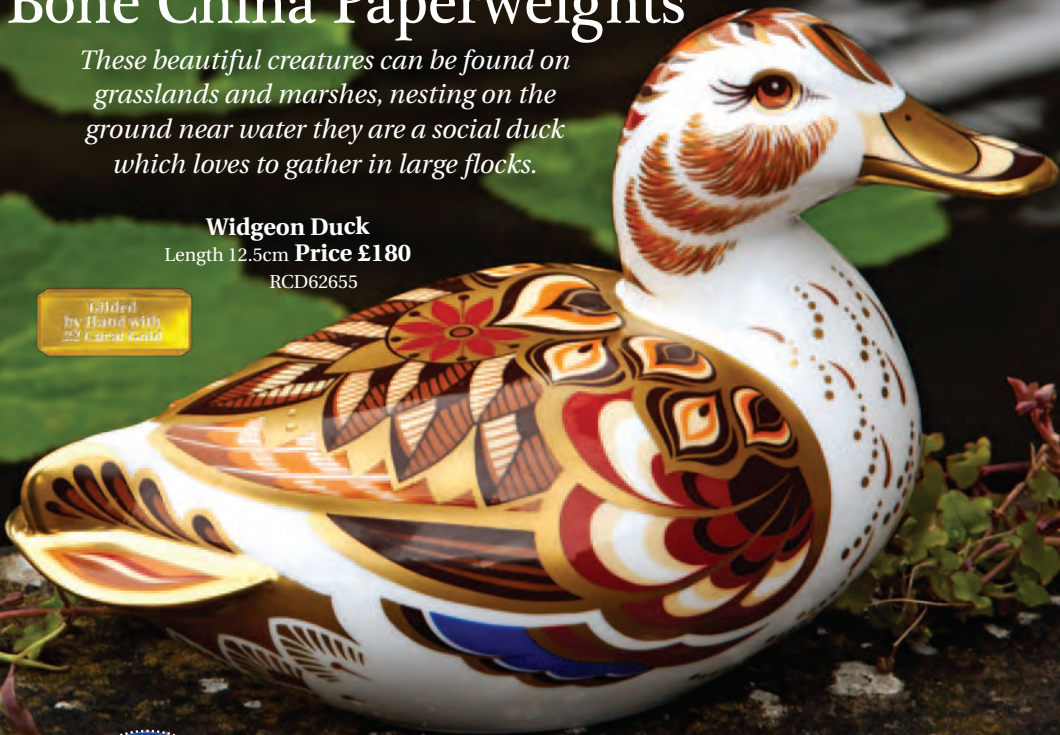

Bone China Paperweights

These beautiful creatures can be found on grasslands and marshes, nesting on the ground near water they are a social duck which loves to gather in large flocks.

Widgeon Duck

Length 12.5cm **Price £180**

RCD62655

NEW

The Heritage Ram is a true celebration of Derbyshire as intricate 22ct gold designs adorn the Ram, Derby's regimental mascot and heraldic emblem.

It includes the map of Derbyshire and famous Peak District beauty spots. The artwork depicts Derby's industrial heritage and also past and present association with rail, aerospace, mining and engineering.