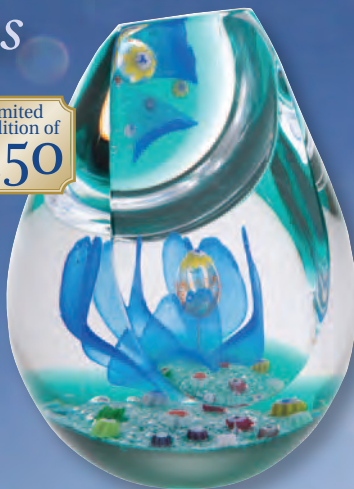

A proud thistle sits over a Celtic knot as if carved from the rocks of the highlands.

Limited
Edition of
150