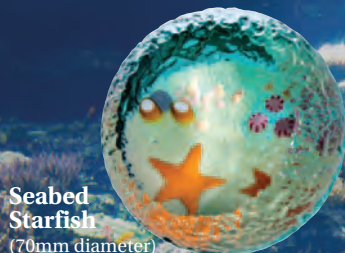

Seabed Crab
(70mm diameter)
Price £39 U14069

Ocean Paperweights

Seabed Starfish
(70mm diameter)
Price £39 U14070