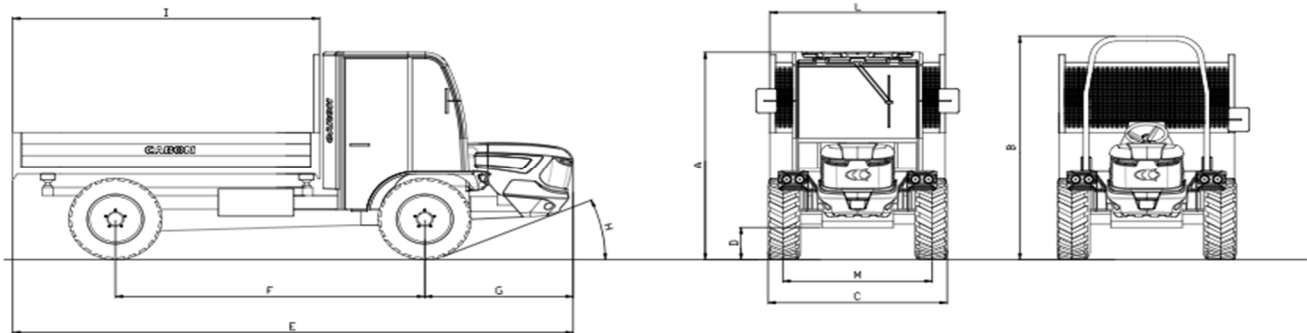

TECHNICAL FEATURES

ARTICULATED (dimensions in cm)										
Model	A	B	C	D	E	F	G	H	I	L
630	201	218	128-178	25	426-446	232	113	26	210-230	135-155
630 long wheelbase	201	218	128-178	25	445-471	252	113	26	230-256	135-172
600	201	218	128-178	25	455-481	252	123	24	230-256	135-172
600 short wheelbase	201	218	128-178	25	436-456	232	123	24	210-230	135-155
STEERING WHEELS (dimensions in cm)										
Model	A	B	C	D	E	F	G	H	I	L
630	201	218	142-178	25	421-441	222	113	26	210-230	135-155
630 long wheelbase	201	218	142-178	25	445-471	252	113	26	230-256	135-172
600	201	218	142-178	25	455-481	252	123	24	230-256	135-172
600 short wheelbase	201	218	142-178	25	431-451	222	123	24	210-230	135-155
LOADING BODY (dimensions in cm)										
Model	STANDARD		ALTERNATIVES							
	ST / AR		ST				AR			
630	147x230x40						135x230x40			
630 long wheelbase	147x256x40		155x256x40				135x256x40			
600	147x256x40		155x256x40				135x256x40			
600 short wheelbase	147x230x40						135x230x40