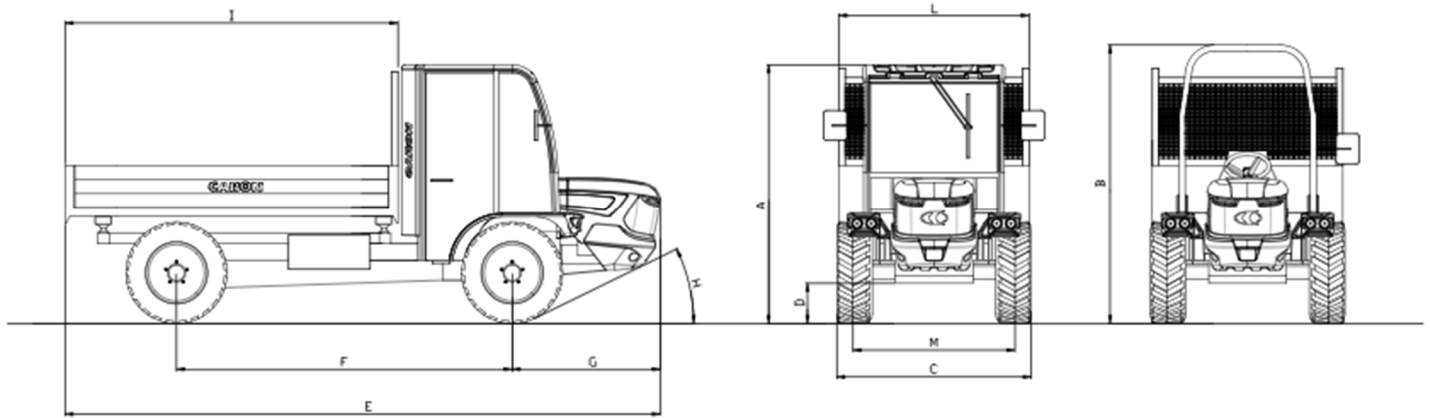

TECHNICAL FEATURES

MODEL	240 EVO 4	340 EVO 4	390 EVO 4
ENGINE	Lombardini 9LD626,6		Lombardini LDW1603
NR.CYL/CM3	2 / 1248		3 / 1649
TYPE	Diesel		Diesel
COOLING SYSTEM	Air		Water
kW(HP)	18,2 (25)		29 (40)
TANK CAPACITY	30 l		50 l
TOTAL WEIGHT	3500 kg		
UNLADEN MASS	1590 kg		1700 kg
TOWABLE MASS AR	1000-2770 kg		1000-3600 kg
TOWABLE MASS ST	1000-2770 kg		1000-5400 kg
GEARBOX	12+6 easy engagement	Synchro, 24 speeds (16+8)	
MAX. SPEED	40		
DRIVE	4 wheel drive, with reducers and disengagement of front drive		
DIFFERENTIALS	On both axles with rear differential lock		
SERVICE BRAKES	Dual hydraulic system on the 4 wheels, braking mass with Ø 290mm		
HANDBRAKE	Mechanic, on the rear wheels		
STEERING AR	Hydraulic, in the central joint		
STEERING ST	Hydraulic, in the front wheels		
BODY	Reinforced, with tubular sides, 3 -way hydraulic dump body		
DRIVING PLATFORM	Driving platform on silent-block		
FITTING OUT	Approved protection arch Open cab, with openable windscreen Closed approved cab, with heating and openable windscreen (heating only for the Mod. 390)		
POWER TAKE OFF	Rear standard PTO with 2 speeds, 300/540 rpm	Rear standard PTO with 2 speeds, 540/1000 rpm.	
OPTIONALS	Approved rear drawbar hitch Removable rear tools carrier / Rear 3-point linkage Hydraulic distributor with 2 remote levers and 3 outlets rear the seat/cab		
TYRES	10.0/75-15.3 (standard) / 280/70 R16 (only on long wheelbase) 31x15.50-15 (only on AR) / 7.5L-15 (only on narrow AR) Rear dual wheels 6.50-16 with quick connecting hooks		

TECHNICAL FEATURES

ARTICULATED (dimensions in cm)										
Model	A	B	C	D	E	F	G	H	I	L
240 - 340 - 390	201	218	124-178	25	426-446	232	113	26	210-230	120-155
390 long wheelbase	201	218	124-178	25	445-471	252	113	26	230-256	120-172

LOADING BODY (dimensions in cm)				
Model	STANDARD	ALTERNATIVES		
	ST / AR	ST	AR	
240 - 340 - 390	147x230x40		135x230x40	120x230x40
390 long wheelbase	147x256x40	155x256x40	135x256x40	