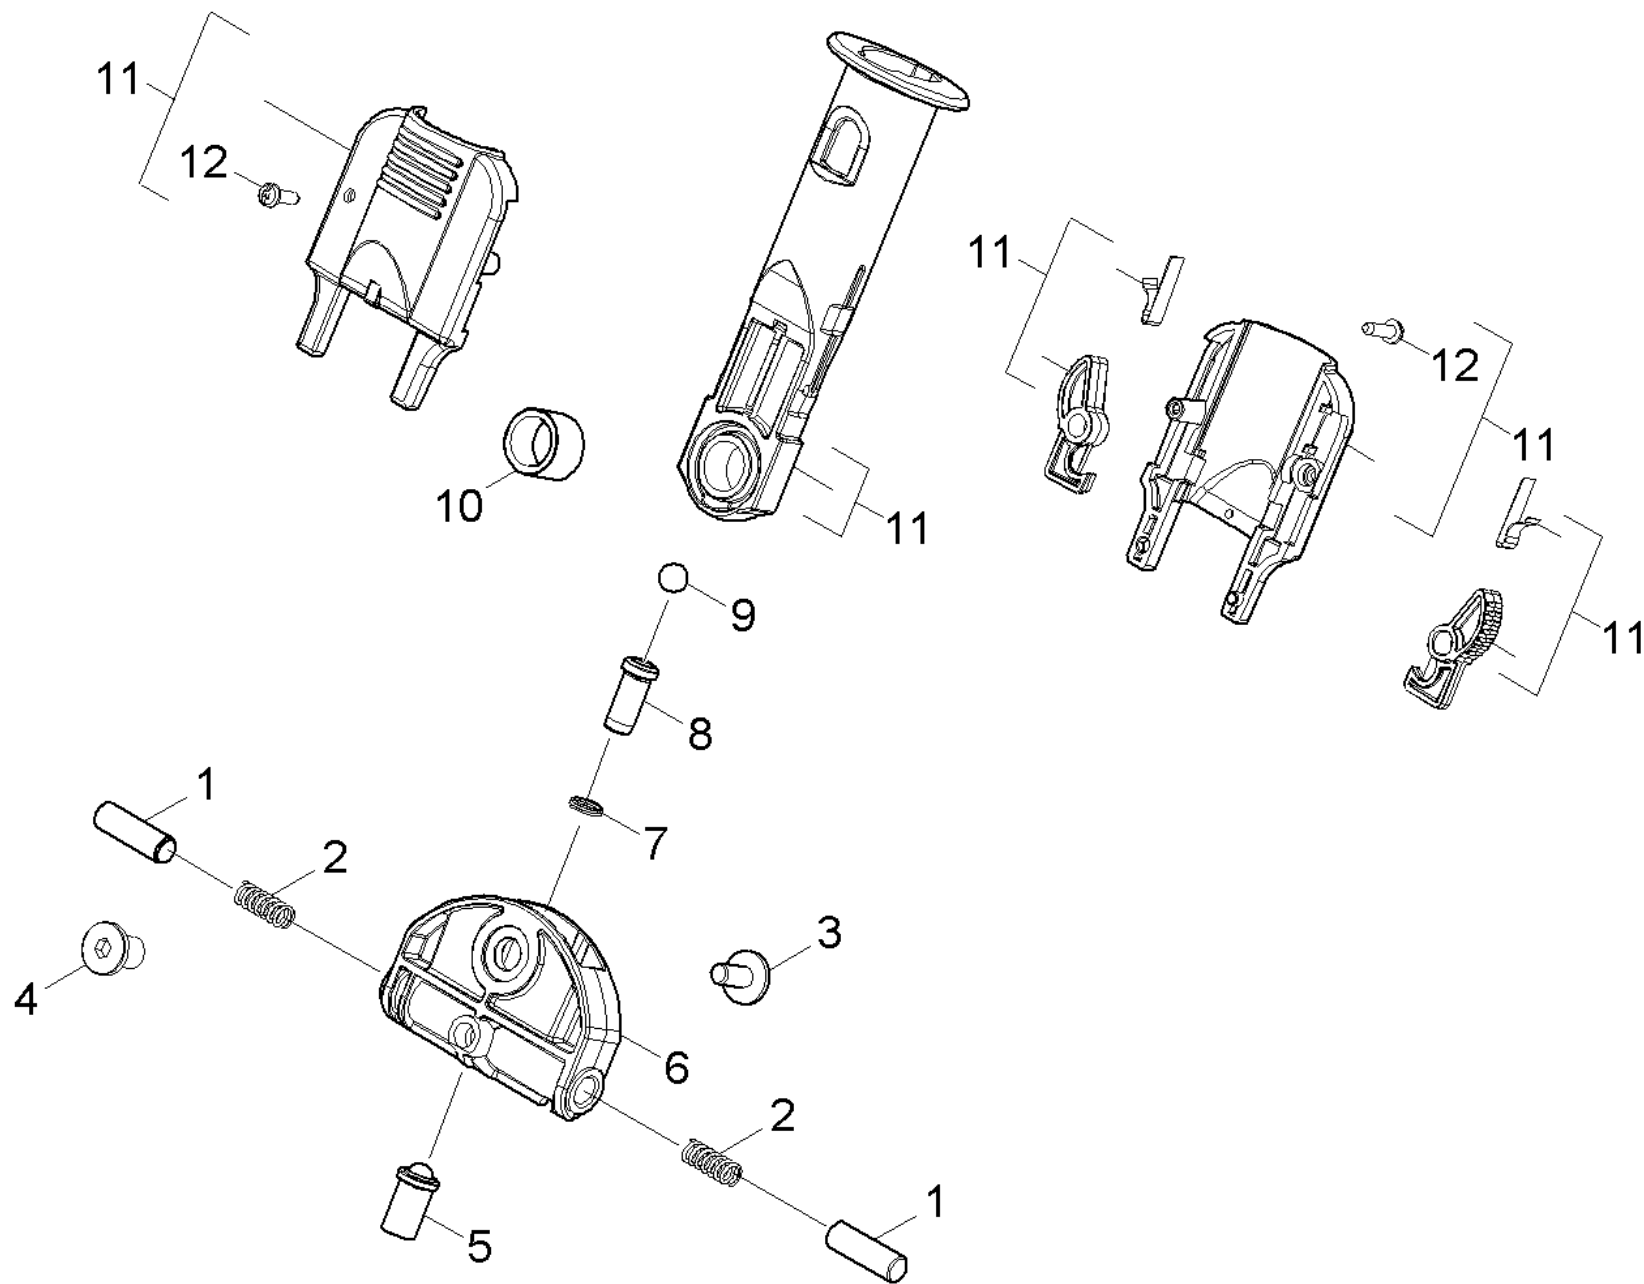

10 Individual parts

POS	Article no.	Description	Quantity	Unit	Foot note text
1	4.081-005.0	Bottom part complete	1.000	ST	
2	4.324-047.0	Pushbutton with spring	1.000	ST	YELLOW
4	4.454-000.3	Transmission	1.000	ST	
5	6.654-328.0	Accumulator replacement Li-Ion	1.000	ST	
6	7.303-129.0	Screw 4x16 -10.9-R2R (K-In6Rd)	11.000	ST	
7	6.348-427.0	Toothed belt	1.000	ST	
8	4.070-946.0	Tube complete	1.000	ST	BLACK
9	4.070-939.0	Hand grip complete	1.000	ST	
10	4.623-750.0	Motor complete	1.000	ST	
11	6.645-840.0	Mains-adapter 240 V *EU	1.000	ST	
12	4.762-400.0	Roller brush packaged	1.000	ST	BLACK
12	4.762-401.0	Roller brush red packaged	1.000	ST	RED
13	4.880-058.0	Roller set	1.000	ST	
14	4.070-804.0	Sweep tank complete	1.000	ST	BLACK/YELLOW
15	4.682-092.0	Electronics complete	1.000	ST	
	Item text1: 1.545-104.0				
16	4.822-434.0	Electrical small parts complete	1.000	ST	
17	6.630-413.0	Switch	1.000	ST	
18	6.654-190.0	Rechargeable battery changer *EU BC 1/1.	1.000	ST	
19	5.515-000.0	Wheel grey	2.000	ST	GREY
20	6.343-187.0	Lock washer	2.000	ST	
21	4.672-201.0	Locking part complete	2.000	ST	YELLOW
22	5.008-775.0	Bearing plate left	1.000	ST	
23	5.080-028.0	Top part	1.000	ST	GREY
24	5.605-314.0	Joint	1.000	ST	
25	4.110-013.0	Thrust piece springy	1.000	ST	
26	5.324-088.0	Pushbutton locking part accumulator	1.000	ST	
27	6.330-254.0	Leg spring	1.000	ST	
29	7.312-072.0	Washer 4 -CuZn ISO 7092	2.000	ST	