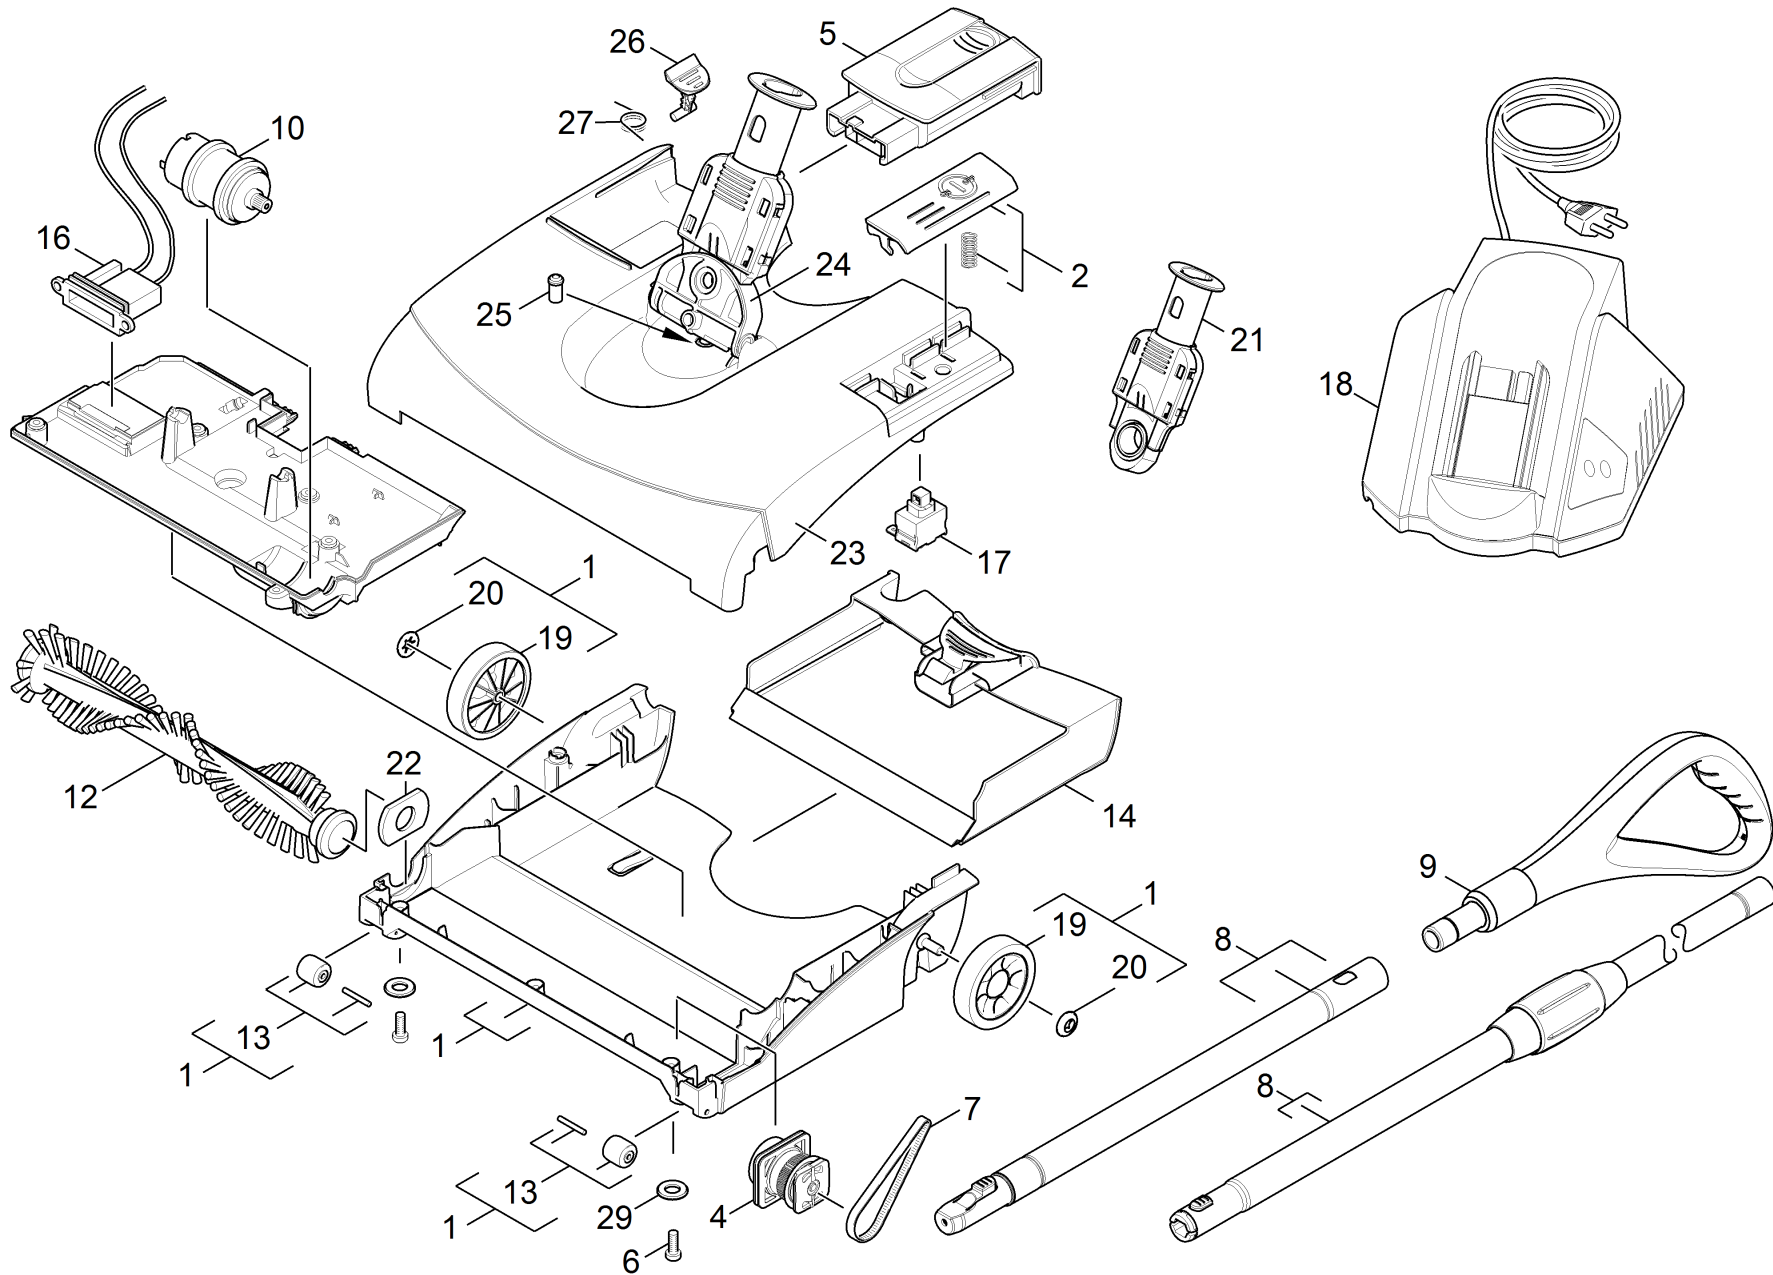

10 Individual parts

POS	Article no.	Description	Quantity	Unit	Foot note text
1	4.081-005.0	Bottom part complete	1.000	ST	
2	4.324-047.0	Pushbutton with spring	1.000	ST	YELLOW
4	4.454-000.3	Transmission	1.000	ST	
5	6.654-328.0	Accumulator replacement Li-Ion	1.000	ST	
6	7.303-129.0	Screw 4x16 -10.9-R2R (K-In6Rd)	11.000	ST	
7	6.348-427.0	Toothed belt	1.000	ST	
8	4.070-946.0	Tube complete	1.000	ST	BLACK
9	4.070-939.0	Hand grip complete	1.000	ST	
10	4.623-750.0	Motor complete	1.000	ST	
11	6.645-840.0	Mains-adapter 240 V *EU	1.000	ST	
12	4.762-400.0	Roller brush packaged	1.000	ST	BLACK
12	4.762-401.0	Roller brush red packaged	1.000	ST	RED
13	4.880-058.0	Roller set	1.000	ST	
14	4.070-804.0	Sweep tank complete	1.000	ST	BLACK/YELLOW
15	4.682-092.0	Electronics complete	1.000	ST	
	Item text1: 1.545-104.0				
16	4.822-434.0	Electrical small parts complete	1.000	ST	
17	6.630-413.0	Switch	1.000	ST	
18	6.654-190.0	Rechargeable battery changer *EU BC 1/1.	1.000	ST	
19	5.515-000.0	Wheel grey	2.000	ST	GREY
20	6.343-187.0	Lock washer	2.000	ST	
21	4.672-201.0	Locking part complete	2.000	ST	YELLOW
22	5.008-775.0	Bearing plate left	1.000	ST	
23	5.080-028.0	Top part	1.000	ST	GREY
24	5.605-314.0	Joint	1.000	ST	
25	4.110-013.0	Thrust piece springy	1.000	ST	
26	5.324-088.0	Pushbutton locking part accumulator	1.000	ST	
27	6.330-254.0	Leg spring	1.000	ST	
29	7.312-072.0	Washer 4 -CuZn ISO 7092	2.000	ST	