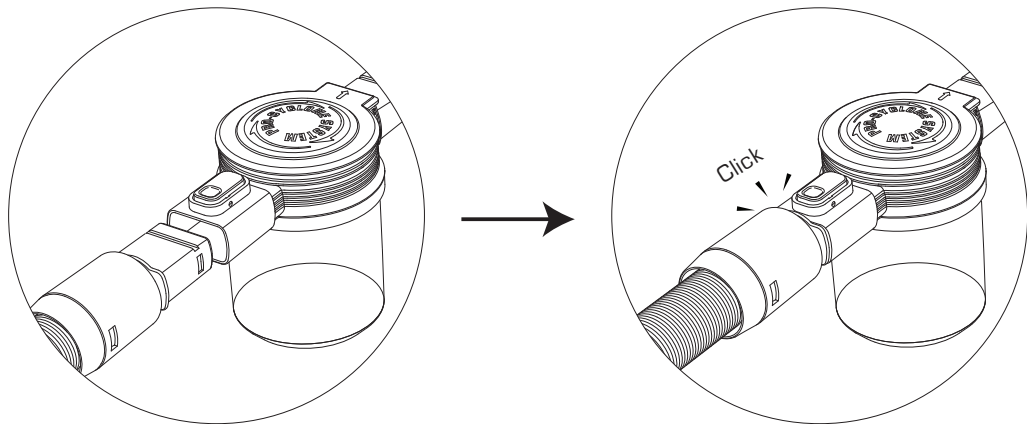

Dust Captor + Flexi Pipe + Static Fabric Brush User manual

Please read this booklet thoroughly before operating the vacuum.

ELUXGO®

ELUXGO

FLEXI PIPE . SRG2303S
DUST CAPTOR . SGL2301

MATTRESS TOOL . SCS2303