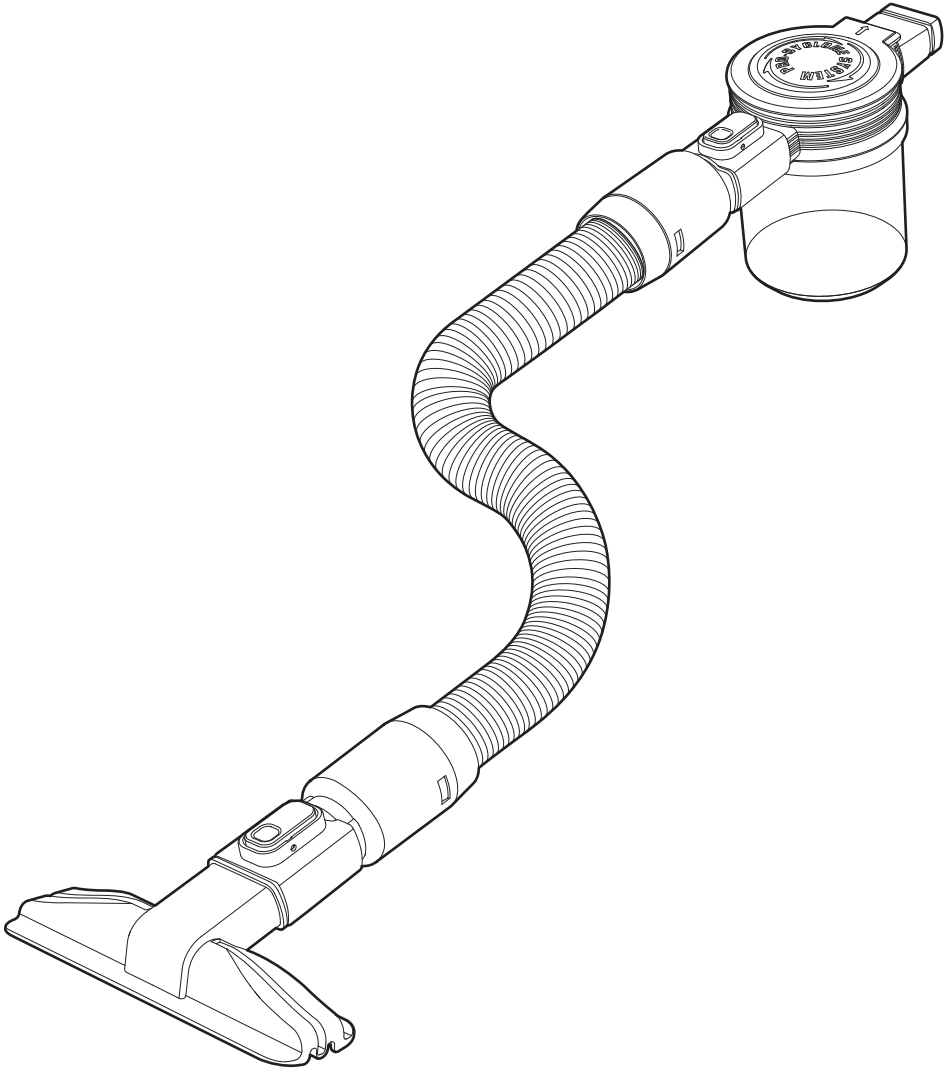

Dust Captor + Flexi Pipe + Static Fabric Brush User manual

Please read this booklet thoroughly before operating the vacuum.

ELUXGO®

ELUXGO

FLEXI PIPE . SRG2303S
DUST CAPTOR . SGL2301

MATTRESS TOOL . SCS2303