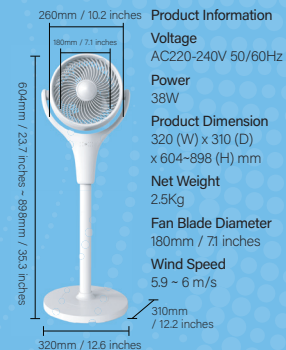

Product Information
Voltage AC220-240V 50/60Hz
Power 26W
Product Dimension 254 x 201 x 295mm
Product Weight 1.25Kg
Fan Blade Diameter 150mm / 5.9 inches
Wind Speed 5.5 m/s

Scan for more info.

EF20 Air Circulation Fan

Enjoy the wind so light and nature at home.

Air Circulating | Adjustable Height | Low Noise | Timer | Remote Control | 24hrs Auto Power Shut Off

Product Information
Voltage AC220-240V 50/60Hz
Power 35W
Product Dimension 296 (W) x 296 (D) x 519 ~ 814 (H) mm
Product Weight 2.9Kg
Fan Blade Diameter 180mm / 7.1 inches
Wind Speed 5.9 ~ 6 m/s

EF20 provides a cooler environment for the whole family. Help to cool down a large area. Reduce overall temperature.

Scan for more info.

Scan for more info.

EF30 Air Circulation Fan

Experience natural wind at home.

Product Information
Voltage AC220-240V 50/60Hz
Power 38W
Product Dimension 320 (W) x 310 (D) x 604-898 (H) mm
Net Weight 2.5Kg
Fan Blade Diameter 180mm / 7.1 inches
Wind Speed 5.9 ~ 6 m/s

ELUXGO

Showroom & Service Centre