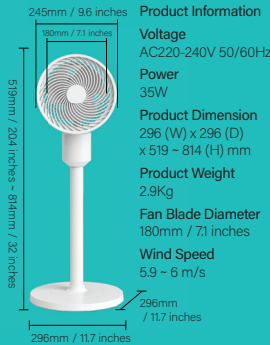

Product Information
Voltage AC220-240V 50/60Hz
Power 26W
Product Dimension 254 x 201 x 295mm
Product Weight 1.25Kg
Fan Blade Diameter 150mm / 5.9 inches
Wind Speed 5.5 m/s

Scan for more info.

EF20 Air Circulation Fan

Enjoy the wind so light and nature at home.

Air Circulating | Adjustable Height | Low Noise | Timer | Remote Control | 24hrs Auto Power Shut Off

Product Information
Voltage AC220-240V 50/60Hz
Power 35W
Product Dimension 296 (W) x 296 (D) x 519 ~ 814 (H) mm
Product Weight 2.9Kg
Fan Blade Diameter 180mm / 7.1 inches
Wind Speed 5.9 ~ 6 m/s

Product Information
Voltage AC220-240V 50/60Hz
Power 38W
Product Dimension 320 (W) x 310 (D) x 604-898 (H) mm
Net Weight 2.5Kg
Fan Blade Diameter 180mm / 7.1 inches
Wind Speed 5.9 ~ 6 m/s

ELUXGO

Showroom & Service Centre