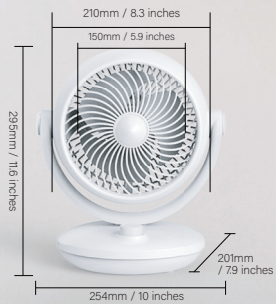

Air Circulation Fan

- Air circulation around the whole room. Air travel longer.
- Everyone in the room will get an equal amount of cooling air.
- Fresh air in the room. Remove the stale air of a room.
- Maintain a constant temperature in the room.
- Lightweight and portable. Can move them easily.

Product Information
Voltage AC220-240V 50/60Hz
Power 26W
Product Dimension 254 x 201 x 295mm
Product Weight 1.25Kg
Fan Blade Diameter 150mm / 5.9 inches
Wind Speed 5.5 m/s

Scan for more info.

EF20 Air Circulation Fan

Enjoy the wind so light and nature at home.

Air Circulating | Adjustable Height | Low Noise | Timer | Remote Control | 24hrs Auto Power Shut Off

Product Information
Voltage AC220-240V 50/60Hz
Power 35W
Product Dimension 296 (W) x 296 (D) x 519 ~ 814 (H) mm
Product Weight 2.9Kg
Fan Blade Diameter 180mm / 7.1 inches
Wind Speed 5.9 ~ 6 m/s

Product Information
Voltage AC220-240V 50/60Hz
Power 38W
Product Dimension 320 (W) x 310 (D) x 604-898 (H) mm
Net Weight 2.5Kg
Fan Blade Diameter 180mm / 7.1 inches
Wind Speed 5.9 ~ 6 m/s

ELUXGO

Showroom & Service Centre