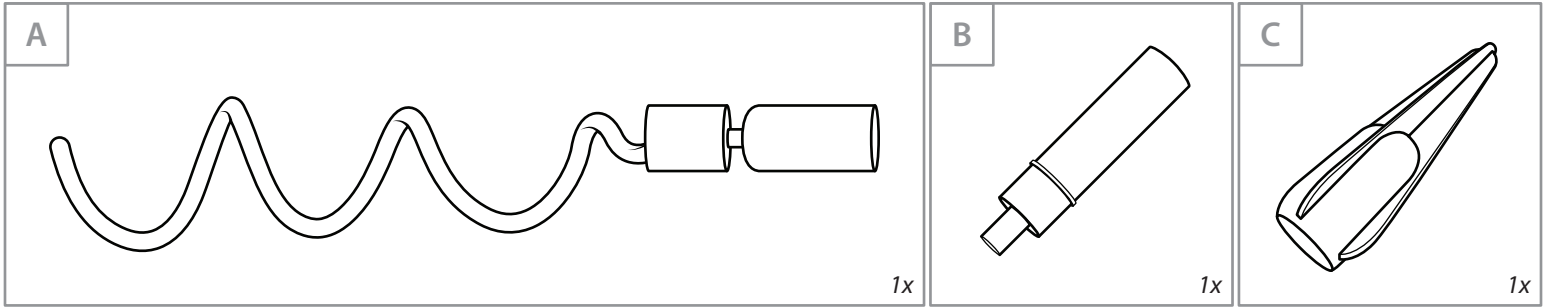

TWIST-ON TREETOPPER™ HOLDER

MODEL #: V-11103 | PATENT PENDING

IMPORTANT, RETAIN FOR FUTURE REFERENCE: READ CAREFULLY
For assistance with assembly or installation, parts and customer service:
www.VillageLighting.com | Support@VillageLighting.com
Intended for indoor use

Please lay out all parts prior to assembly or installation. Read instructions prior to assembly or installation.