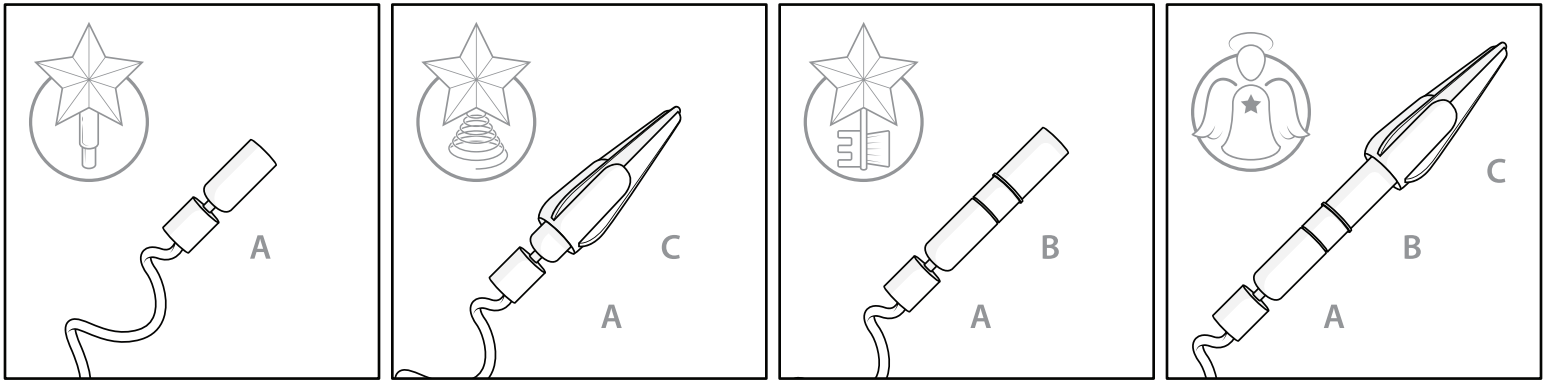

CONFIGURATION INSTRUCTIONS