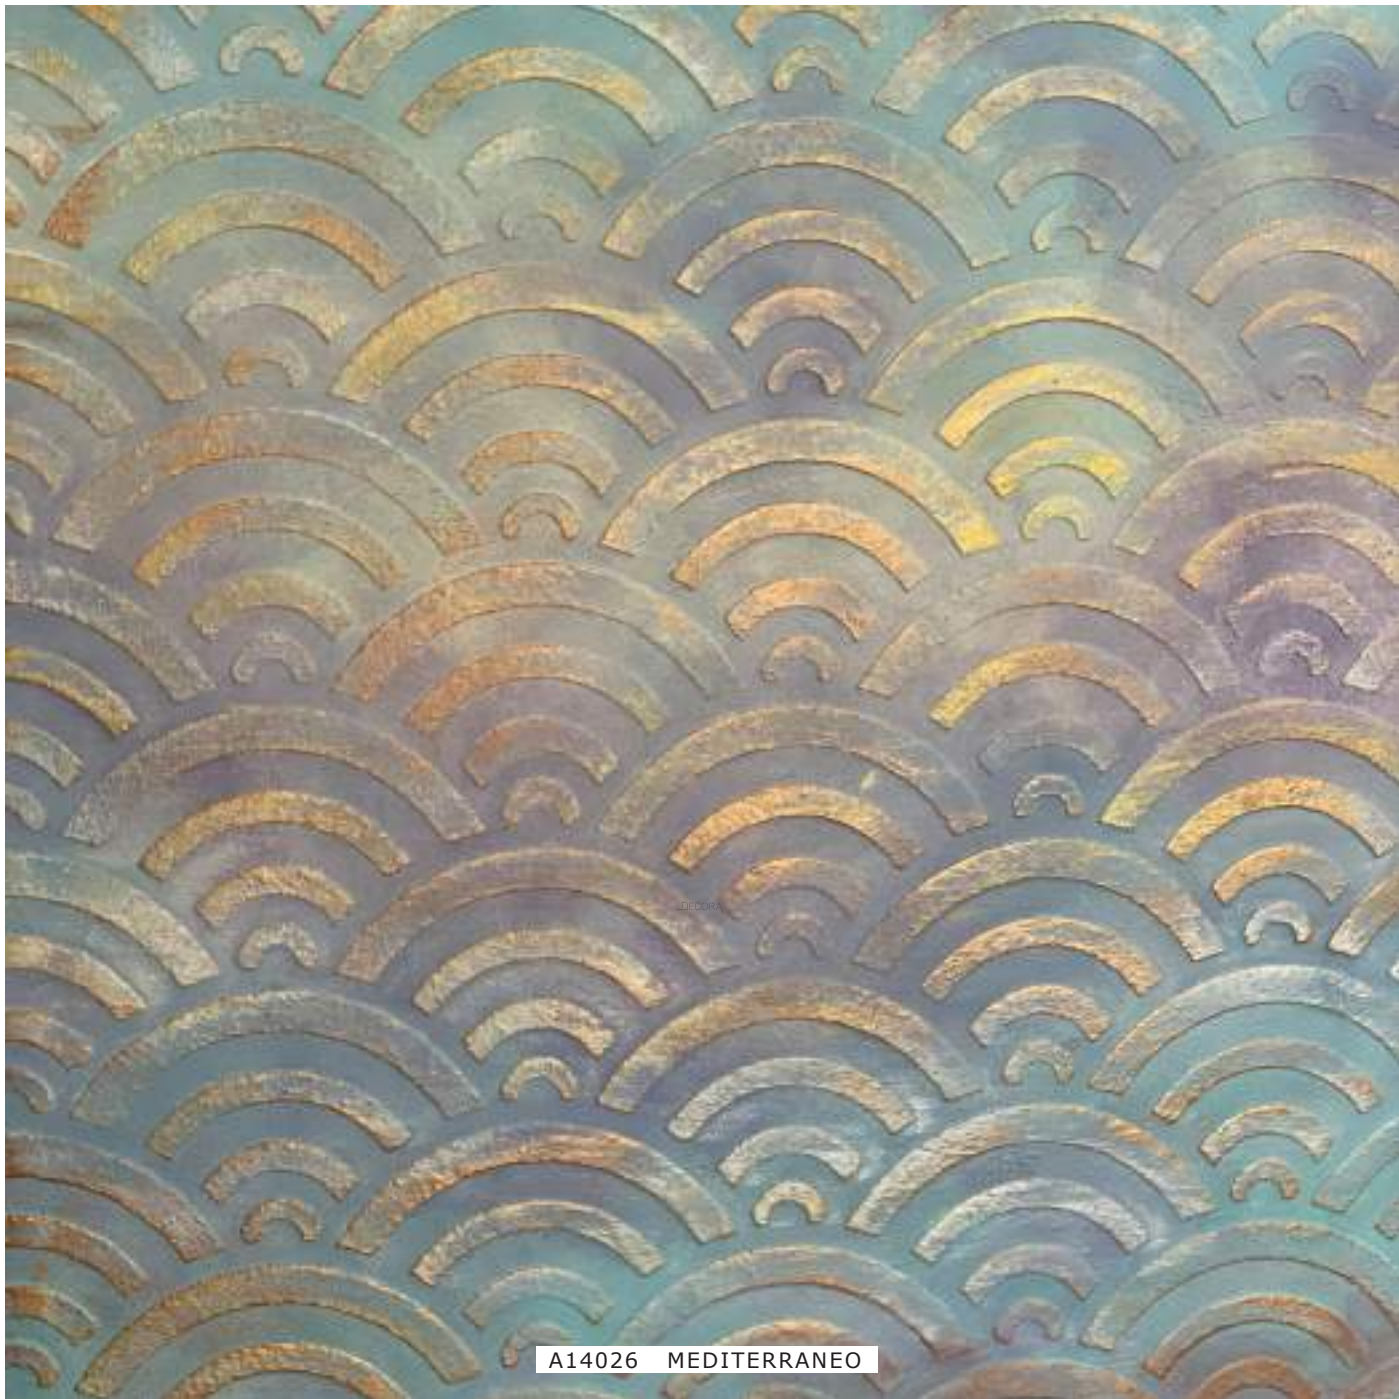

A14026 MEDITERRANEO