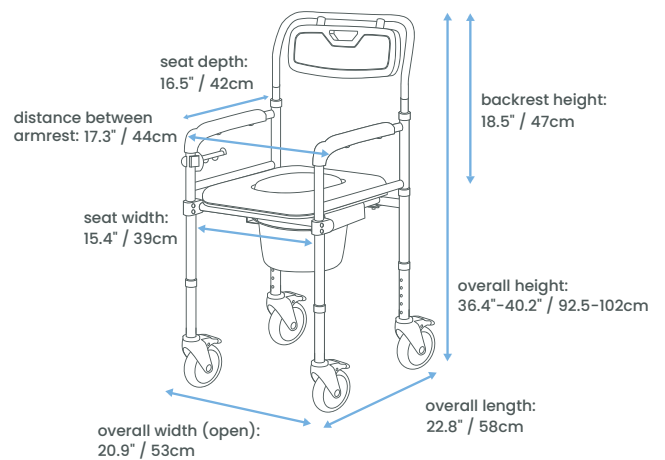

Technical Drawings:

Warranty Coverage

- 1 Year off-site warranty on manufacturing defects
- Wear & tear parts are not covered under warranty

Scan QR code for more information