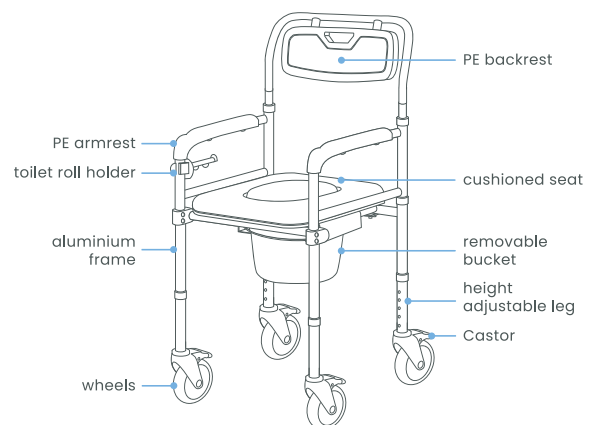

Technical Drawings:

Warranty Coverage

- 1 Year off-site warranty on manufacturing defects
- Wear & tear parts are not covered under warranty

Scan QR code for more information