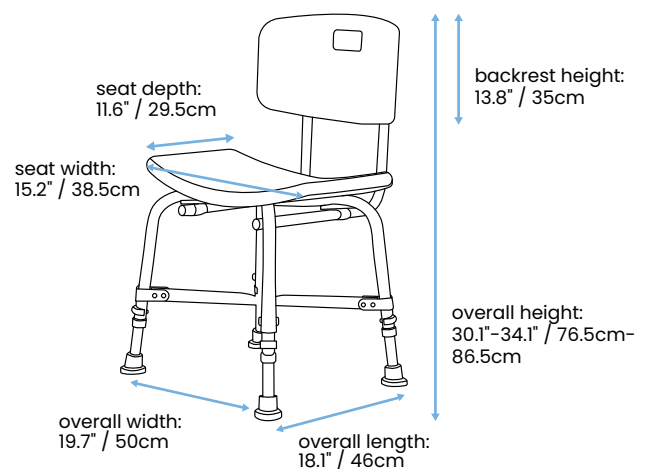

Technical Drawings: