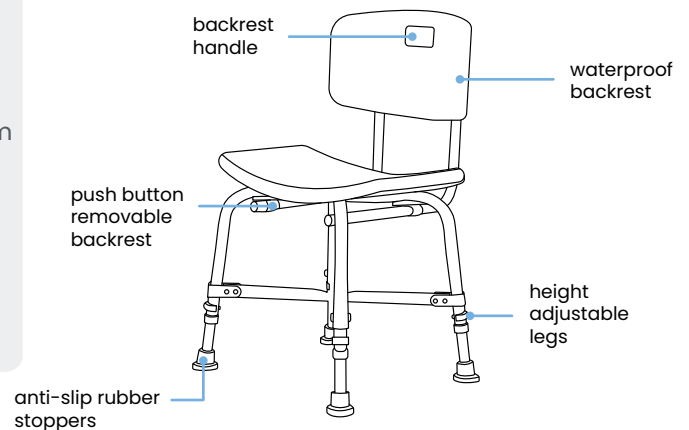

Technical Drawings: