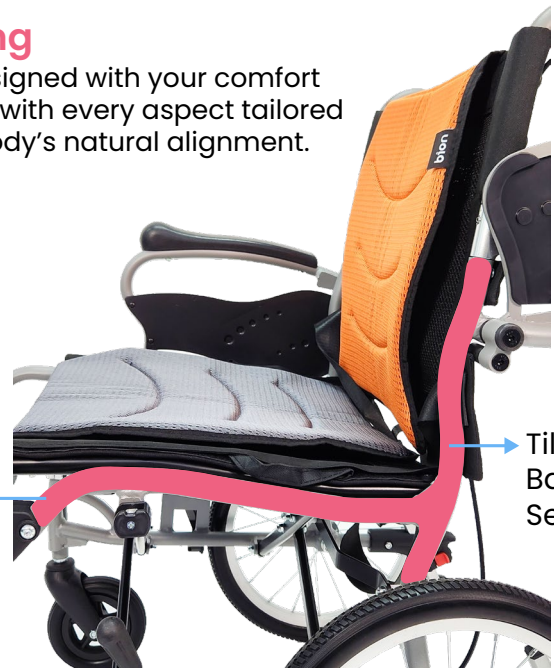

bion

Bion, Postur Pushchair, 16", S310

Item code: 02589

Specifications

Seat Width	16" / 40.6cm
Seat Depth	16.5" / 42cm
Seat Height	19.7" / 50cm
Backrest Height (From Seat)	17.5" / 44.5cm
Distance between Armrest	18.7" / 47.5cm
Overall Width (Open)	23.4" / 59.5cm
Overall Height	34.8" / 88.5cm
Overall Length (Open)	39.8" / 101cm
Net Weight	11.8kg
Weight Capacity	100kg
Front Wheel Size	6" PU
Rear Wheel Size	16" X 1.75 PU Tyres, Spokes Rim
Frame Material	Aluminium Alloy
Armrests	Half-Length, Aluminium Alloy / PU Pad, Flip-Up
Footrests	Plastic Composite Footplate, Detachable
Foldable Backrest	✓
Removable Backrest Cover	✓
Removable Seat Cover	✓
User Brakes	✓
Attendant Brakes	✓
Safety Belt	✓
Anti-Tipper	✓

Postur Seating

Ergonomically designed with your comfort as our top priority with every aspect tailored to support your body's natural alignment.

Curve Seating System

Tilted Backrest & Seat Angle

Warranty Coverage