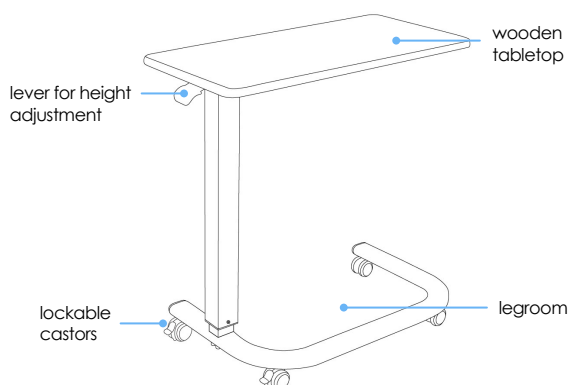

Technical Drawings

Ver20240102

Warranty Coverage
• 1 Year off-site warranty on manufacturing defects