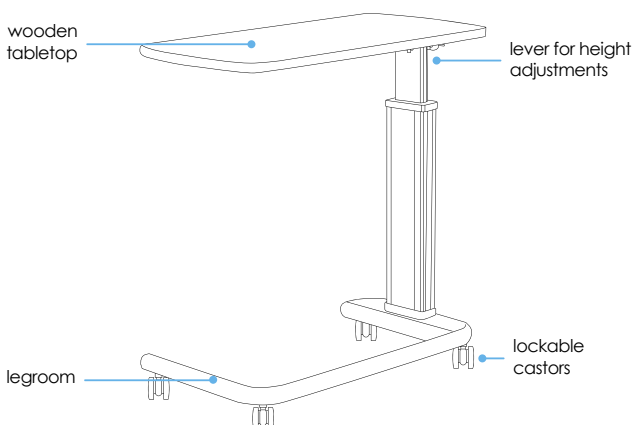

Technical Drawings

Ver20240102

Warranty Coverage
• 1 Year off-site warranty on manufacturing defects